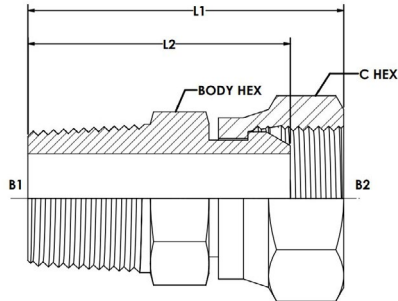

60-6041 - (7039)

BSPT Male x BSPP Swivel Female 60 Deg Cone

BRENNAN INDUSTRIES, EXTRAORDINARY FITTINGS

In business for over 60 years, Brennan supplies more than 50,000 types of hydraulic fittings and adaptors in sizes ranging from 1/16 to 3 inches.

Learn More at Brennan University:

[Fittings 101](#)

[Tube Fittings Resources](#)

[Literature and Certifications](#)

Tech Data Sheet: 71483

60-6041 - (7039)

DESCRIPTION:

BSPT Male x BSPP Swivel Female
60 Deg Cone

UK SERIES:

60-6041

US SERIES:

7039

THREAD TYPE B1:

MALE BSPT (R)

THREAD SPECIFICATION B1:

ISO 7-1

THREAD TYPE B2:

FEMALE BSPP SWIVEL

THREAD SPECIFICATION B2:

ISO 1179

BODY MATERIAL:

STEEL

Item	THREAD SIZE B1	THREAD DRILL B1 (MM)	THREAD SIZE B2	THREAD DRILL B2 (MM)	THREAD SPECIFICATION B2
60-6041-02-02	1/8-28	4.8	1/8-28	3.5	BS 5200
60-6041-04-04	1/4-19	7.1	1/4-19	4.7	BS 5200
60-6041-06-06	3/8-19	7.9	3/8-19	7.5	BS 5200
60-6041-06-08	3/8-19		1/2-14		BS 5200
60-6041-08-06	1/2-14	13.5	3/8-19	7.5	BS 5200
60-6041-08-08	1/2-14	13.5	1/2-14	11.1	BS 5200
60-6041-12-08	3/4-14		1/2-14		BS 5200
60-6041-12-12	3/4-14	18.3	3/4-14	16.7	BS 5200
60-6041-16-16	1-11	23.8	1-11	21.5	BS 5200
60-6041-20-20	1-1/4-11	31.8	1-1/4-11	28.6	BS 5200
60-6041-24-24	1-1/2-11	35.0	1-1/2-11	30.5	BS 5200
60-6041-32-24	2-11		1-1/2-11		BS 5200
60-6041-32-32	2-11		2-11		BS 5200