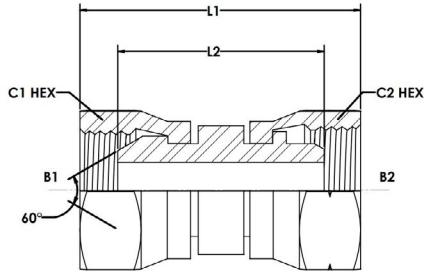

60-6046 - (9027)

BSPP Swivel Female 60 Deg Cone x Metric Swivel Female

BRENNAN INDUSTRIES, EXTRAORDINARY FITTINGS

In business for over 60 years, Brennan supplies more than 50,000 types of hydraulic fittings and adaptors in sizes ranging from 1/16 to 3 inches.

Learn More at Brennan University:

[Fittings 101](#)

[Tube Fittings Resources](#)

[Literature and Certifications](#)

Tech Data Sheet: 71488

60-6046 - (9027)

DESCRIPTION:

BSPP Swivel Female 60 Deg Cone
x Metric Swivel Female

UK SERIES:

60-6046

US SERIES:

9027

THREAD TYPE B1:

FEMALE BSPP SWIVEL

THREAD SPECIFICATION B1:

ISO 1179

THREAD SPECIFICATION B1:

ISO 8434-6

BODY MATERIAL:

STEEL

Item	THREAD SIZE B1	THREAD SPECIFICATION B1	THREAD SIZE 2
60-6046-06-14	3/8-19	BS 5200	M14X1.5
60-6046-06-16	3/8-19	BS 5200	M16X1.5
60-6046-06-18	3/8-19	BS 5200	M18X1.5
60-6046-06-20	3/8-19	BS 5200	M20X1.5
60-6046-06-22	3/8-19	BS 5200	M22X1.5
60-6046-08-18	1/2-14	BS 5200	M18X1.5
60-6046-08-22	1/2-14	BS 5200	M22X1.5