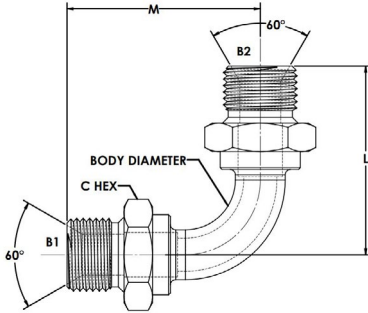

# 60-6034 - (9223)

BSPP Male x BSPP Male 90 Deg Swept Elbow 60 Deg Cone

### Learn More at Brennan University:

[Fittings 101](#)

[Tube Fittings Resources](#)

[Literature and Certifications](#)

**Tech Data Sheet: 71493**

## DESCRIPTION:

BSPP Male x BSPP Male 90 Deg Swept Elbow 60 Deg Cone

## BODY MATERIAL:

STEEL

Item	THREAD SIZE B1	THREAD SIZE B2
60-6034-04-04	1/4-19	1/4-19
60-6034-06-06	3/8-19	3/8-19
60-6034-08-08	1/2-14	1/2-14
60-6034-10-10	5/8-14	5/8-14
60-6034-12-12	3/4-14	3/4-14
60-6034-16-16	1-11	1-11
60-6034-20-20	1-1/4-11	1-1/4-11
60-6034-24-24	1-1/2-11	1-1/2-11
60-6034-32-32	2-11	2-11