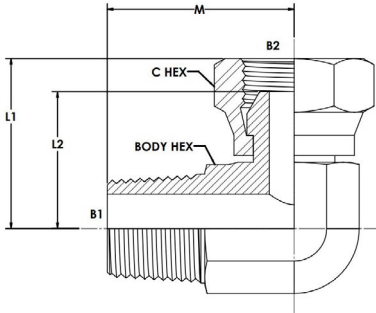

60-2050 - (9204-FG)

BSPT Male x BSPP Swivel Female 90 Deg Compact Elbow 60 Deg Cone

BRENNAN INDUSTRIES, EXTRAORDINARY FITTINGS

In business for over 60 years, Brennan supplies more than 50,000 types of hydraulic fittings and adaptors in sizes ranging from 1/16 to 3 inches.

Learn More at Brennan University:

[Fittings 101](#)

[Tube Fittings Resources](#)

[Literature and Certifications](#)

Tech Data Sheet: 71509

60-2050 - (9204-FG)

DESCRIPTION:

BSPT Male x BSPP Swivel Female
90 Deg Compact Elbow 60 Deg
Cone

UK SERIES:

60-2050

US SERIES:

9204-FG

THREAD TYPE B1:

MALE BSPT (R)

THREAD SPECIFICATION B1:

ISO 7-1

THREAD TYPE B2:

FEMALE BSPP SWIVEL

THREAD SPECIFICATION B2:

ISO 1179

BODY MATERIAL:

STEEL

Item	THREAD SIZE B1	THREAD SIZE B2	THREAD SIZE 3
60-2050-02-02	1/8-28	1/8-28	BS 5200
60-2050-04-04	1/4-19	1/4-19	BS 5200
60-2050-06-04	3/8-19	1/4-19	BS 5200
60-2050-06-06	3/8-19	3/8-19	BS 5200
60-2050-08-08	1/2-14	1/2-14	BS 5200
60-2050-12-12	3/4-14	3/4-14	BS 5200
60-2050-16-16	1-11	1-11	BS 5200