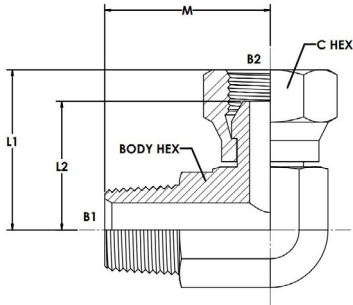

60-2051 - (7223-FG)

NPT Male x BSPP Swivel Female 90 Deg Compact Elbow 60 Deg Cone

BRENNAN INDUSTRIES, EXTRAORDINARY FITTINGS

In business for over 60 years, Brennan supplies more than 50,000 types of hydraulic fittings and adaptors in sizes ranging from 1/16 to 3 inches.

Learn More at Brennan University:

[Fittings 101](#)

[Tube Fittings Resources](#)

[Literature and Certifications](#)

Tech Data Sheet: 71510

60-2051 - (7223-FG)

DESCRIPTION:

NPT Male x BSPP Swivel Female
90 Deg Compact Elbow 60 Deg
Cone

UK SERIES:

60-2051

US SERIES:

7223-FG

THREAD TYPE B1:

MALE NPT

THREAD SPECIFICATION B1:

ANSI B1.20.1

THREAD TYPE PT2:

FEMALE BSPP SWIVEL

THREAD SPECIFICATION PT2:

ISO 1179

BODY MATERIAL:

STEEL

Item	THREAD SIZE B1	THREAD DRILL B1 (MM)	THREAD SIZE PT2	THREAD DRILL PT2 (MM)	THREAD SPECIFICATION PT2
60-2051-02-02	1/8-27	4.8	1/8-28	3.5	BS 5200
60-2051-02-04	1/8-27	4.8	1/4-19	4.4	BS 5200
60-2051-04-04	1/4-18	7.1	1/4-19	4.4	BS 5200
60-2051-06-06	3/8-18	10.3	3/8-19	7.0	BS 5200
60-2051-08-08	1/2-14	13.5	1/2-14	9.5	BS 5200
60-2051-12-12	3/4-14	18.3	3/4-14	15.3	BS 5200
60-2051-16-16	1-11-1/2	23.8	1-11	20.2	BS 5200
60-2051-20-20	1-1/4-11-1/2	31.7	1-1/4-11	25.8	BS 5200
60-2051-24-24	1-1/2-11-1/2	38.1	1-1/2-11	30.5	BS 5200
60-2051-32-32	2-11-1/2	49.2	2-11	43.2	BS 5200