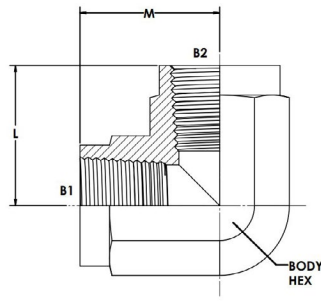

## DESCRIPTION:

NPT FIXED FEMALE X NPT FIXED FEMALE 90  
DEG COMPACT ELBOW

## UK PART NUMBER:

50-5504

## US PART NUMBER:

5504-FG

Item	A1 NPTF	A2 NPTF	N LGTH	N1 LGTH	Y FLATS	Material
50-5504-02-02	1/8-27	1/8-27	0.660	0.660	0.562	STEEL
50-5504-04-02	1/4-18	1/8-27	0.88	0.88	0.750	STEEL
50-5504-04-04	1/4-18	1/4-18	0.880	0.880	0.750	STEEL
50-5504-06-04	3/8-18	1/4-18	1.020	1.010	0.875	STEEL
50-5504-06-06	3/8-18	3/8-18	1.020	1.020	0.875	STEEL
50-5504-08-04	1/2-14	1/4-18	1.23	1.10	1.062	STEEL
50-5504-08-06	1/2-14	3/8-18	1.230	1.010	1.062	STEEL
50-5504-08-08	1/2-14	1/2-14	1.230	1.230	1.062	STEEL
50-5504-12-06	3/4-14	3/8-18	1.36	1.36	1.312	STEEL
50-5504-12-08	3/4-14	1/2-14	1.360	1.350	1.312	STEEL
50-5504-12-12	3/4-14	3/4-14	1.36	1.36	1.312	STEEL
50-5504-16-08	1-11-1/2	1/2-14	1.62	1.62	1.625	STEEL
50-5504-16-12	1-11-1/2	3/4-14	1.620	1.620	1.625	STEEL
50-5504-16-16	1-11-1/2	1-11-1/2	1.62	1.62	1.625	STEEL
50-5504-20-12	1-1/4-11-1/2	3/4-14	1.700	1.450	1.875	STEEL
50-5504-20-16	1-1/4-11-1/2	1-11-1/2	1.70	1.70	1.875	STEEL
50-5504-20-20	1-1/4-11-1/2	1-1/4-11-1/2	1.70	1.70	1.875	STEEL
50-5504-24-20	1-1/2-11-1/2	1-1/4-11-1/2	2.080	2.080	2.562	STEEL
50-5504-24-24	1-1/2-11-1/2	1-1/2-11-1/2	2.08	2.08	2.562	STEEL
50-5504-32-32	2-11-1/2	2-11-1/2	2.39	2.39	2.812	STEEL