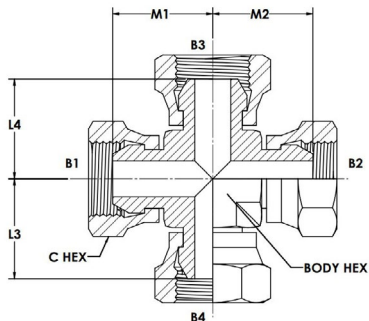

60-5001 - (9655-FG)

BSPP Swivel Female Cross 60 Deg Cone

BRENNAN INDUSTRIES, EXTRAORDINARY FITTINGS

In business for over 60 years, Brennan supplies more than 50,000 types of hydraulic fittings and adaptors in sizes ranging from 1/16 to 3 inches.

Learn More at Brennan University:

[Fittings 101](#)

[Tube Fittings Resources](#)

[Literature and Certifications](#)

Tech Data Sheet: 71563

60-5001 - (9655-FG)

DESCRIPTION:

BSPP Swivel Female Cross 60 Deg Cone

UK SERIES:

60-5001

US SERIES:

9655-FG

THREAD TYPE B1:

FEMALE BSPP SWIVEL

THREAD SPECIFICATION B1:

60 DEG SEAT SWIVEL CONNECTION

THREAD TYPE B2:

FEMALE BSPP SWIVEL

THREAD SPECIFICATION B2:

60 DEG SEAT SWIVEL CONNECTION

BODY MATERIAL:

STEEL

Item	THREAD SIZE B1	THREAD SIZE B2	THREAD SIZE 3	THREAD SIZE 4
60-5001-02-02-02-02	1/8-28	1/8-28	1/8-28	1/8-28
60-5001-04-04-04-04	1/4-19	1/4-19	1/4-19	1/4-19
60-5001-06-06-06-06	3/8-19	3/8-19	3/8-19	3/8-19
60-5001-08-08-08-08	1/2-14	1/2-14	1/2-14	1/2-14
60-5001-12-12-12-12	3/4-14	3/4-14	3/4-14	3/4-14
60-5001-16-16-16-16	1-11	1-11	1-11	1-11
60-5001-20-20-20-20	1-1/4-11	1-1/4-11	1-1/4-11	1-1/4-11
60-5001-24-24-24-24	1-1/2-11	1-1/2-11	1-1/2-11	1-1/2-11
60-5001-32-32-32-32	2-11	2-11	2-11	2-11