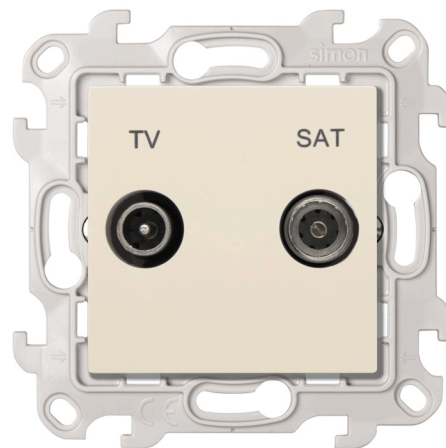

# TV-SAT Intermediate socket screw connection ivory Simon 24 Harmonie

REF. 2410485-031