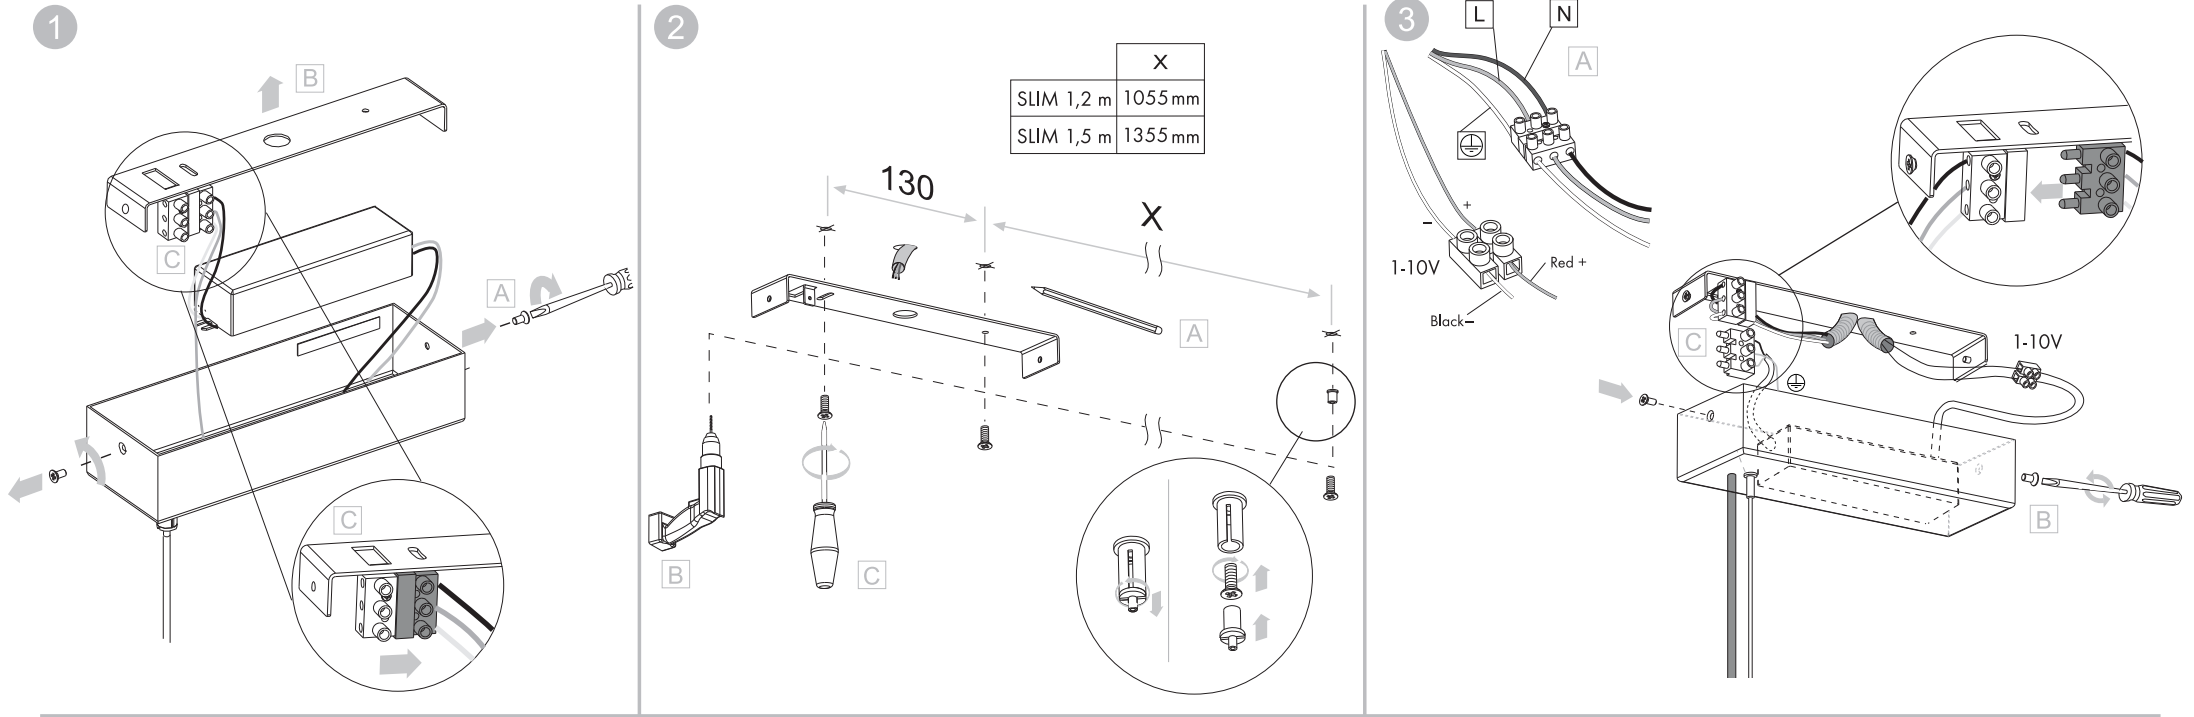

Warning!

- During the installation make sure power is OFF.
- Fixtures must be installed by a qualified electrician in accordance with all national and local electrical and construction codes and regulations.
- Do not expose the product t the rain of hgh humidity environment. Indoor use only!
- Avoid looking drectly to the LEDs light source to prevent dazzling or another annoyances.
- Electrostatic sensitive devices (ESD). Handle with necessary precautions to avoid EED.
- Do not use chemicals or abrasives to clean this product. Use sott mat only. Avoid scratchh the surface.
- Incorrect assembly can cause malfunction.
- Simon is not responsible of any incorrect use ot the product.

SLIM

SUSPENDIDO SUPERFICIE
SUSPENDED SURFACE

Especificaciones

Especificações
Caractéristiques
Specification

		1,2m 2 Kg	1,5m 2,2 Kg	230V~ 50/60Hz	CRI 82 P = 22W λ = 0,9	CRI 82 P = 30W λ = 0,9	1-10V

Acabados

Acabamentos
Finitions
Finishing

Blanco / Branco / Blanc / White
Negro / Preto / Noir / Black

	Y
SLIM 1,2 m	1200mm
SLIM 1,5 m	1500mm