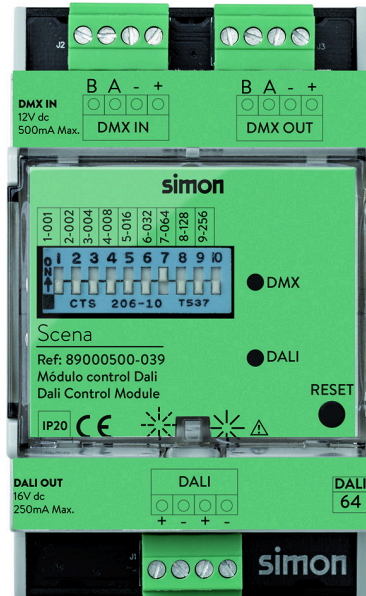

# DALI to DMX protocol converter module

REF. 89000500-039

### ETIM CLASS

EC001099