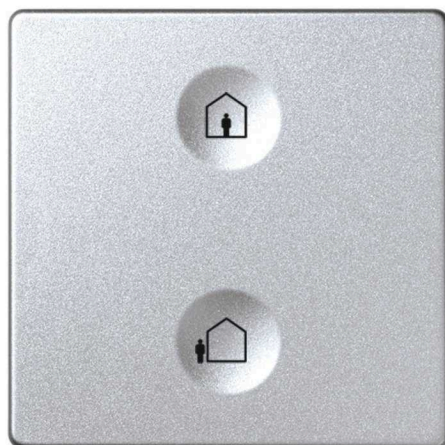

## Custom button box 2 wait/enter functions for homes and offices cold aluminium Simon 82 Sense

REF. 8000623-093