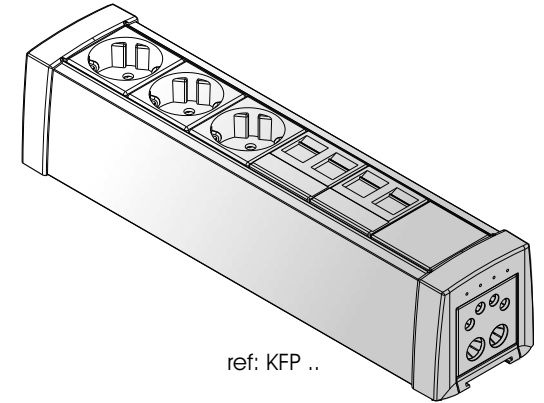

MANTENIMIENTO / MAINTENANCE / ENTRETIEN / MANUTENÇÃO
Limpiar la superficie de los envolventes con un trapo húmedo.
To clean the surfaces of envelope use an humid rag.
Nettoyer la surface des enveloppe avec un chiffon humide.
Limpar a superfície dos envolventes com um pano húmido.

pH 7	Tª Inst. -5 +60°C	Tª Max. +60°C

INFORMACIÓN TÉCNICA

* Para asegurar el cumplimiento del REBT y la norma UNE-20.451 se deben instalar los productos según las presentes instrucciones. SIMON CONNECT no es responsable si no se realiza bajo sus condiciones.

TECHNICAL INFORMATION

* To ensure compliance with the low voltage electro-technical regulations and the UNE 20.451 standard, this product must be installed in accordance with the instructions provided. SIMON CONNECT accepts no responsibility if these conditions are not met.

INFORMATION TECHNIQUE

* Pour garantir le respect de la normalisation électrotechnique de basse tension et la norme UNE-20.451, on doit installer le produit conformément aux présentes instructions. SIMON CONNECT se dégage de toute responsabilité si ces conditions ne sont pas respectées.

INFORMAÇÃO TÉCNICA

* Para assegurar o cumprimento do regulamento electrotécnico de baixa tensão e a norma UNE 20.451 é necessário instalar o produto de acordo com as presentes instruções. A SIMON CONNECT nao assume qualquer reaponsabilidade se as suas condições nao forem observadas.

ref: KFP ..

**ACCESORIOS DE CONEXIÓN
CONNECTION ACCESSORIES
ACCESSOIRES DE CONNEXION
ACESSÓRIOS DE LIGAÇÃO**

**ACCESORIOS DE INSTALACIÓN
INSTALLATION ACCESSORIES
ACCESSOIRES D'INSTALLATION
ACESSÓRIOS DE INSTALAÇÃO**