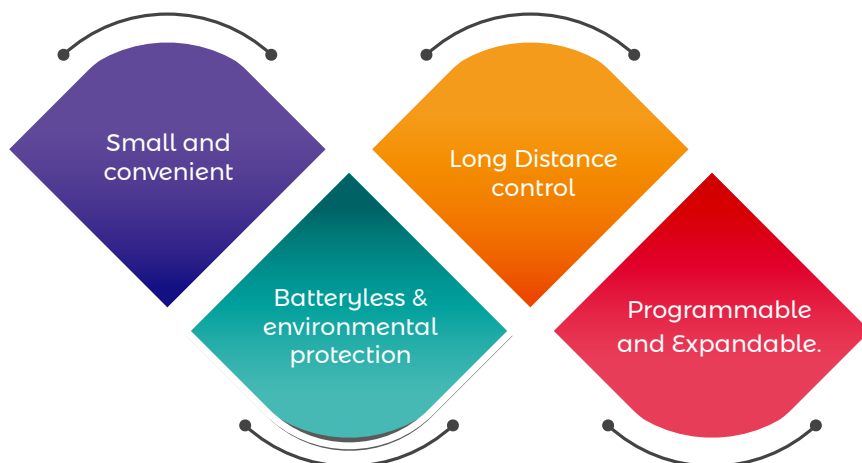

Mini FOB Wireless Switch, Black

Gang Kinetic FOB Switch on/Off.

Dimmable

SKU Code: WS1066

Features

Technical Specifications:

Work Type	Push Back Button
Power Model	Self-power; Kinetic energy
Work Frequency	433MHz
Number Keys	1 key
Color	Black
Lifetime	200,000 times
Distance	15m (indoor) , 30m (outdoor)