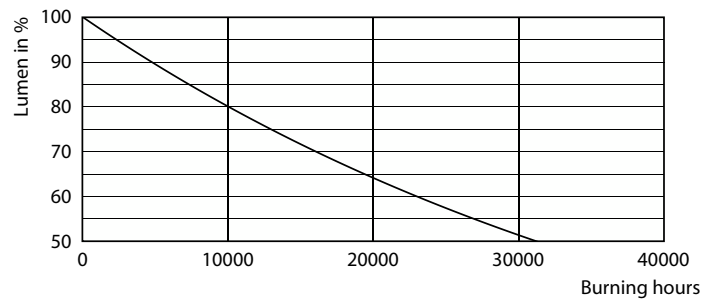

Lumen Maintenance Diagram - CorePro LEDBulbND 4.3-40W E27 A60827 CLG