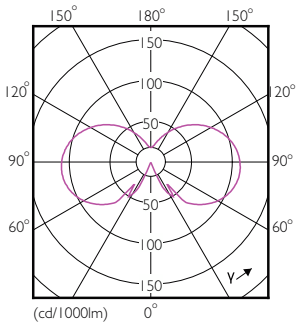

CorePro Glass LED bulbs

Photometric data

Light Distribution Diagram - CorePro LEDBulbND 4.3-40W E27 A60827 CLG