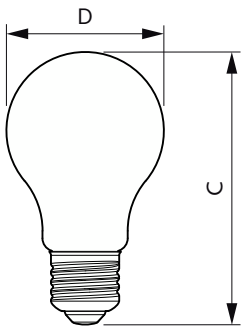

## Dimensional drawing

Product	D	C
CorePro LEDBulbND 4.3-40W E27 A60827 CLG	60 mm	104 mm