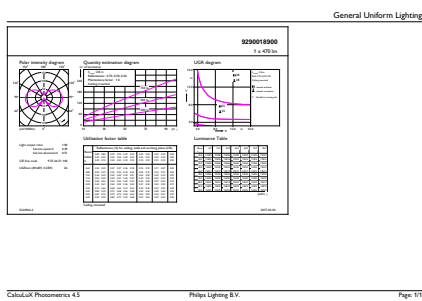

Photometric data

General uniform lighting - CorePro LEDBulbND 4.3-40W E27 A60827 CLG