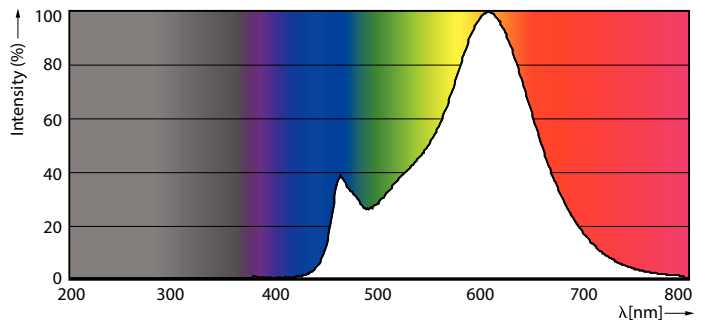

Photometric data

Spectral Power Distribution Colour - CorePro LEDBulbND 4.3-40W E27 A60827 CLG