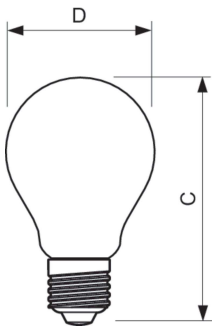

Application Conditions

Can it be used in closed luminaires	No
-------------------------------------	----

Product Data

Order product name	CorePro LEDBulbND 7-60W E27 WW A60 CL G
Full product name	CorePro LEDBulbND 7-60W E27 WW A60 CL G
Full EOC	871951438003500
Order code	38003500
Material no. (12 NC)	929001387362
Numerator – quantity per pack	1
Net Weight (Piece)	0.030 kg
EAN/UPC – Product/Case	8719514380035
Numerator – packs per outer box	10
EAN/UPC - Case	8719514380042

Dimensional drawing

Product	D	C
CorePro LEDBulbND 7-60W E27 WW A60 CL G	60 mm	104 mm

Photometric data

General uniform lighting - CorePro LEDBulbND 7-60W E27 WW A60 CL G

Spectral Power Distribution Colour - CorePro LEDBulbND 7-60W E27 WW A60 CL G