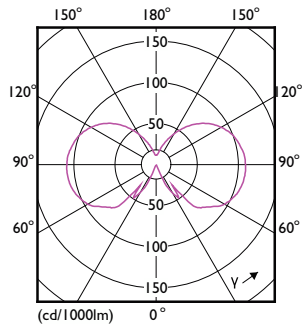

Product data

General Information	
Cap base	E27
Nominal lifetime	15,000 h
Switching Cycle	20,000
Lighting Technology	LED
Flux measurement reference	Sphere

Light Technical	
Colour Code	827 [CCT of 2700K]
Luminous Flux	806 lm
Luminous efficacy (rated) (nom.)	115 lm/W
Colour designation	Warm White (WW)
Correlated Colour Temperature	2700 K
Colour consistency	<6
Colour rendering index (CRI)	80
LLMF at end of nominal lifetime (nom.)	70 %
Flickering value (PstLM)	1
Stroboscopic effect	0.9

Application Conditions

Can it be used in closed luminaires	No
-------------------------------------	----

Product Data

Order product name	CorePro LEDBulbND 7-60W E27 WW A60 CL G
Full product name	CorePro LEDBulbND 7-60W E27 WW A60 CL G
Full EOC	871951438003500
Order code	38003500
Material no. (12 NC)	929001387362
Numerator – quantity per pack	1
Net Weight (Piece)	0.030 kg
EAN/UPC – Product/Case	8719514380035
Numerator – packs per outer box	10
EAN/UPC - Case	8719514380042

Dimensional drawing

Product	D	C
CorePro LEDBulbND 7-60W E27 WW A60 CL G	60 mm	104 mm

Photometric data

General uniform lighting - CorePro LEDBulbND 7-60W E27 WW A60 CL G

Spectral Power Distribution Colour - CorePro LEDBulbND 7-60W E27 WW A60 CL G

CorePro Glass LED bulbs

Photometric data

Light Distribution Diagram - CorePro LEDBulbND 7-60W E27 WW A60 CL G

Lifetime

Life Expectancy Diagram

Lumen Maintenance Diagram - CorePro LEDBulbND 7-60W E27 WW A60 CL G