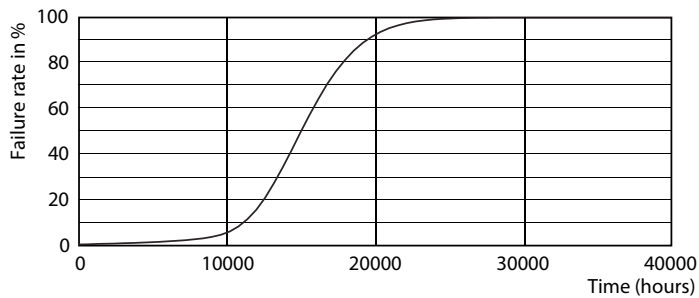

Lifetime

Life Expectancy Diagram