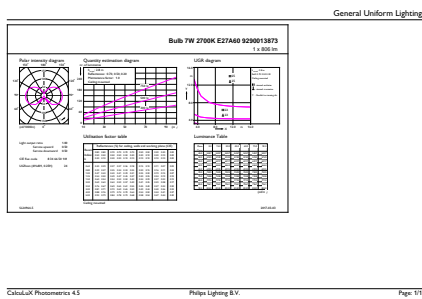

Application Conditions

Can it be used in closed luminaires	No
-------------------------------------	----

Product Data

Order product name	CorePro LEDBulbND 7-60W E27 WW A60 CL G
Full product name	CorePro LEDBulbND 7-60W E27 WW A60 CL G
Full EOC	871951438003500
Order code	38003500
Material no. (12 NC)	929001387362
Numerator – quantity per pack	1
Net Weight (Piece)	0.030 kg
EAN/UPC – Product/Case	8719514380035
Numerator – packs per outer box	10
EAN/UPC - Case	8719514380042

Dimensional drawing

Product	D	C
CorePro LEDBulbND 7-60W E27 WW A60 CL G	60 mm	104 mm

Photometric data

General uniform lighting - CorePro LEDBulbND 7-60W E27 WW A60 CL G

Spectral Power Distribution Colour - CorePro LEDBulbND 7-60W E27 WW A60 CL G