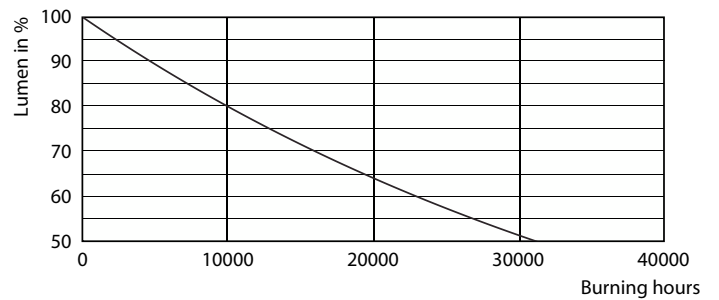

Product data

General Information	
Cap base	E27
Nominal lifetime	15,000 h
Switching Cycle	20,000
Lighting Technology	LED
Flux measurement reference	Sphere

Light Technical	
Colour Code	827 [CCT of 2700K]
Luminous Flux	806 lm
Luminous efficacy (rated) (nom.)	115 lm/W
Colour designation	Warm White (WW)
Correlated Colour Temperature	2700 K
Colour consistency	<6
Colour rendering index (CRI)	80
LLMF at end of nominal lifetime (nom.)	70 %
Flickering value (PstLM)	1
Stroboscopic effect	0.9

Dimensional drawing

Product	D	C
CorePro LEDBulbND 7-60W E27 WW A60 CL G	60 mm	104 mm

Photometric data

General uniform lighting - CorePro LEDBulbND 7-60W E27 WW A60 CL G

Spectral Power Distribution Colour - CorePro LEDBulbND 7-60W E27 WW A60 CL G

CorePro Glass LED bulbs

Photometric data

Light Distribution Diagram - CorePro LEDBulbND 7-60W E27 WW A60 CL G

Lifetime

Life Expectancy Diagram

Lumen Maintenance Diagram - CorePro LEDBulbND 7-60W E27 WW A60 CL G