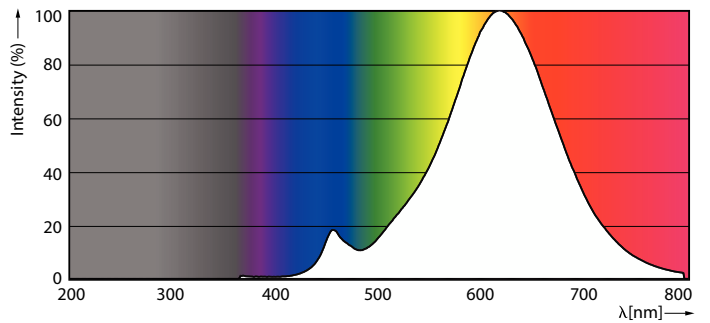

Photometric data

General uniform lighting - CorePro LEDBulbND 7-60W E27 WW A60 CL G

Spectral Power Distribution Colour - CorePro LEDBulbND 7-60W E27 WW A60 CL G