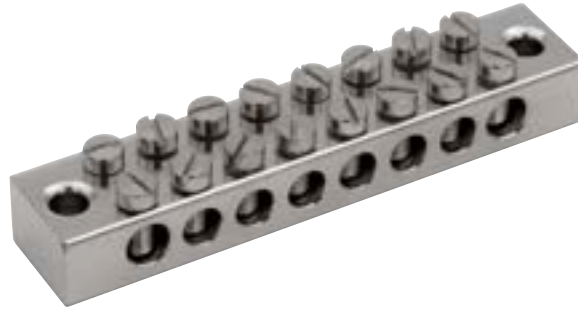

Product Code: QBTB8

Description: 8 Way Earth Terminal Block - Brass

**Dimensions**

Length (mm)	97
Width (mm)	18.6
Fixing Centres (mm)	87
Terminal Housing Height (mm)	12.3

**General Information**

Terminal Area (mm <sup>2</sup> )	6 x 16, 2 x 25
Head Type	Slotted
Torque Values (Nm)	1.8

**Materials**

Material: Zinc Plated Brass