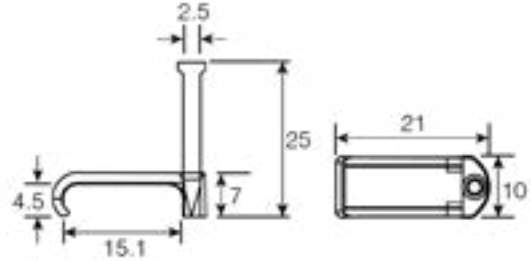

Product Code: QDC1

Description: 2 x 1.0 - 1.5mm² (Double T&E Cable) Cable Clips - Grey

Dimensions

Cable Dimension (mm)	5 x 16
Cable Width (mm)	15.1
Cable Height (mm)	4.5
Clip Height (mm)	7
Clip Width (mm)	21
Clip Depth (mm)	10
Nail Length (mm)	25
Nail Diameter (mm)	2.5

General Information

Colour	Grey
Suitable Cable Size (mm ²)	2 x 1.0 - 1.5 T&E
Temperature Rating (°C)	-20 to +70

Materials

Body: Polyethylene
Nail: Hardened Steel Plated

Additional Information

High grade tough polyethylene for low temperature flexibility
Long nail for good pull out value
Thick steel nail prevents snapping
Stress crack resistant
Chemical inertness