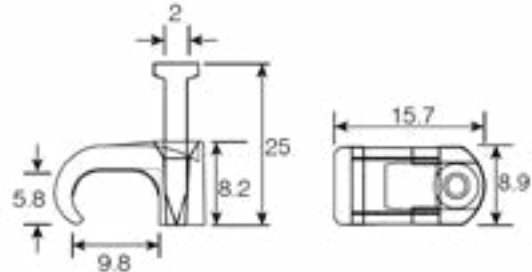

Product Code: QFC5

Description: 2.5mm² (T&E Cable) Cable Clips - Grey

Dimensions

Cable Dimension (mm)	6 x 10
Cable Width (mm)	9.8
Cable Height (mm)	5.8
Clip Height (mm)	8.2
Clip Width (mm)	15.7
Clip Depth (mm)	8.9
Nail Length (mm)	25
Nail Diameter (mm)	2

General Information

Colour	Grey
Suitable Cable Size (mm ²)	2.5 T&E
Temperature Rating (°C)	-20 to +70

Materials

Body: Polyethylene
Nail: Hardened Steel Plated

Additional Information

High grade tough polyethylene for low temperature flexibility
Long nail for good pull out value
Thick steel nail prevents snapping
Stress crack resistant
Chemical inertness