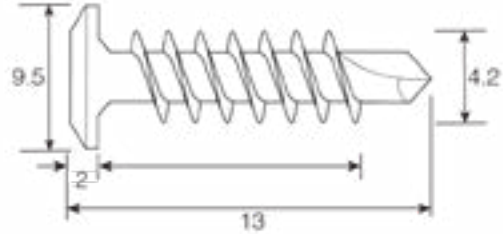

Product Code: QWHC42-13

Description: 4.2 x 13mm Self Drive Screws

**Dimensions**

Overall Length (mm)	13
Thread Length (mm)	8
Thread Diameter (mm)	4.2
Drill Depth with Fixture (mm)	13
Maximum Fixture Thickness (mm)	8
Head Depth (mm)	2
Head Diameter (mm)	9.5

General Information

Head Type	Pozi Low Profile Pan Head
-----------	---------------------------

Materials

Material	Zinc Plated Carbon Steel
----------	--------------------------

Additional Information

Self Drilling Thread