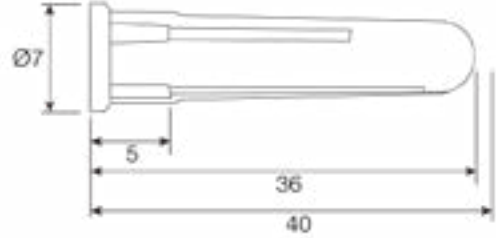

Product Code: QWPB001

Description: Wall Plugs (Box Loose) - Brown

Dimensions

Length (mm)	36
Minimum Drill Depth (mm)	40
Drill Size (mm)	7
Maximum Fixture Thickness (mm)	5
Maximum Fixture Depth (mm)	5
Screw Diameter (mm)	5-6
Screw Size	8, 10 & 12

General Information

Colour	Brown
--------	-------

Materials

Material: High-density polyethylene (PEHD)
--

Additional Information

Suitable for solid brickwork, blockwork, masonry, concrete and plasterboard.
--