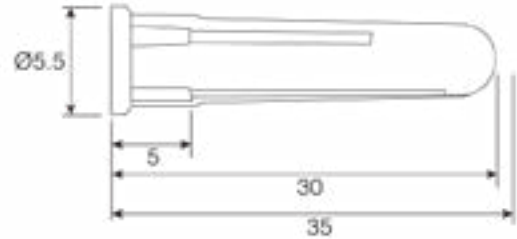

Product Code: QWPR001

Description: Wall Plugs (Box Loose) - Red

Dimensions

Length (mm)	30
Minimum Drill Depth (mm)	35
Drill Size (mm)	5.5 - 6
Maximum Fixture Thickness (mm)	5
Maximum Fixture Depth (mm)	5
Screw Diameter (mm)	3.5 - 5
Screw Size	6, 8 & 10

General Information

Colour	Red
--------	-----

Materials

Material: High-density polyethylene (PEHD)
--

Additional Information

Suitable for solid brickwork, blockwork, masonry, concrete and plasterboard.
--