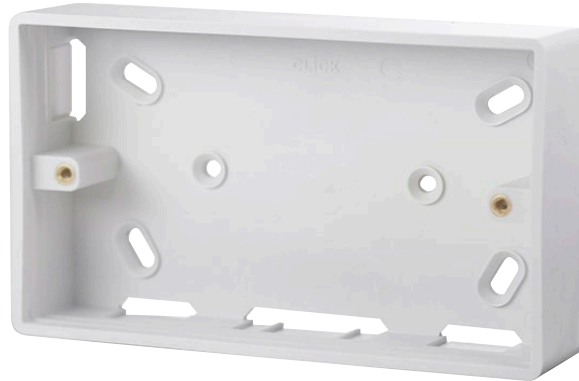

Product Code: CMA235

Description: 2 Gang 29mm Deep PVC Pattress Box - Trunking

General Information

Plate Dimensions (mm)	146.5 (W) x 86.5 (H) x 29 (D)		
Style	Rounded Profile		
Finish	Polar White		
Materials	Pattress Box: PVC		
Anti Microbial Certified	No		
Back Box Knockouts - Total (mm)	6 x 20 x 15, 2 x 37 x 15, 1 x Ø20		
Back Box Knockouts - Top (mm)	1 x 20 x 15, 1 x 37 x 15 (Optional)		Back Box Knockouts - Sides (mm) 1 x 20 x 15
Back Box Knockouts - Bottom (mm)	3 x 20 x 15, 1 x 37 x 15 (Optional)		Back Box Knockouts - Rear (mm) 1 x Ø20
Back Box Earth Terminal Supplied	No		
Cable Restraint Supplied	No		
Operational Temperature (°C)	-5 to +40		
Warranty (Years)	20		