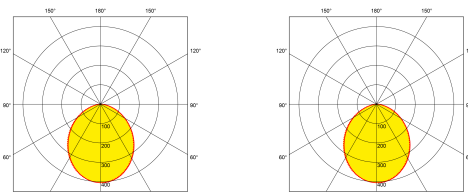

Product Description: Proxima[™] 100W Adjustable IP65 LED Floodlight

Offering an excellent 130lm/W, the Proxima[™] floodlight range provides the perfect solution for residential and commercial applications. With the product being IP65 and salt spray tested, it offers a solution for coastal applications. Available in 50W, 100W and 200W.

SKU Code	Wattage	Colour	Lumens	Lumens/Watt	Beam Angle	Finish Colour	SKU Type
EN-FLP100/40	100	4000	13000	130	100	Black	Non Dimmable

Line Drawing

Polar Curve

Colour

Black

Feature & Benefits

- Aluminium housing for excellent heat dissipation
- Salt spray tested
- IP65 rated
- IK08 rated
- Pre-wired with 800mm of cable
- L80 50,000hrs
- 5 Year Warranty
- 3 year onsite warranty (registration required) *Terms and conditions apply

Product Specs:

Input Voltage	100~277V AC	Input Frequency	50/60HZ
Power Factor	0.9	IP Rating	IP65
Lifetime L70 (hrs)	50000hrs	IK Rating	IK08
Width (mm)	275	Height (mm)	300
Product Type	Floodlights	Operating Temp. (Min) °C	-20°C
Operating Temp. (Max) °C	40°C		