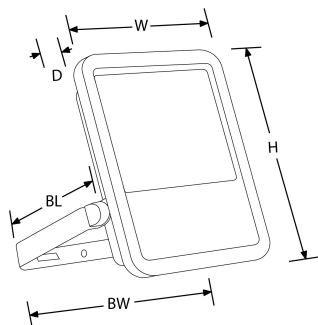

Product Description: Proxima[™] 100W Adjustable IP65 LED Floodlight

Offering an excellent 130lm/W, the Proxima[™] floodlight range provides the perfect solution for residential and commercial applications. With the product being IP65 and salt spray tested, it offers a solution for coastal applications. Available in 50W, 100W and 200W.

SKU Code	Wattage	Colour	Lumens	Lumens/Watt	Beam Angle	Finish Colour	SKU Type
EN-FLP100/40	100	4000	13000	130	100	Black	Non Dimmable

Line Drawing

Polar Curve

Colour

Black

Feature & Benefits

- Aluminium housing for excellent heat dissipation
- Salt spray tested
- IP65 rated
- IK08 rated
- Pre-wired with 800mm of cable
- L80 50,000hrs
- 5 Year Warranty
- 3 year onsite warranty (registration required) *Terms and conditions apply

Product Specs:

Input Voltage	100~277V AC	Input Frequency	50/60HZ
Power Factor	0.9	IP Rating	IP65
Lifetime L70 (hrs)	50000hrs	IK Rating	IK08
Width (mm)	275	Height (mm)	300
Product Type	Floodlights	Operating Temp. (Min) °C	-20°C
Operating Temp. (Max) °C	40°C		