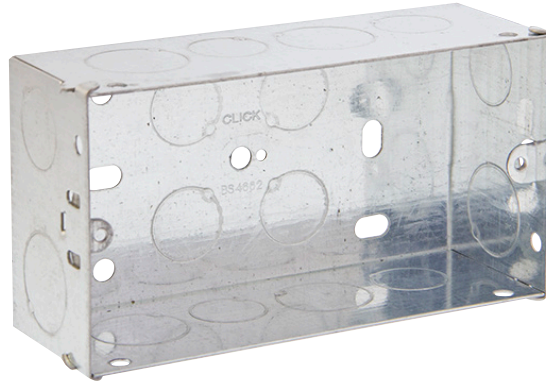

Product Code: WA098

Description: 2 Gang 47mm Deep Galvanised Steel K.O. Box

### General Information

Dimensions	135mm (W) x 70mm (H) x 47mm (D)	
Finish	Galvanised Steel	
Materials	Body: Galvanised Steel Terminal Screw: Brass	Earth Terminal: Brass
Earth Terminal Provided	Yes	
Back Box Knockouts	10 x 20mmØ, 6 x 25mmØ	
Warranty	10 Years	
Standards	BS 4662:2006+A1:2009	