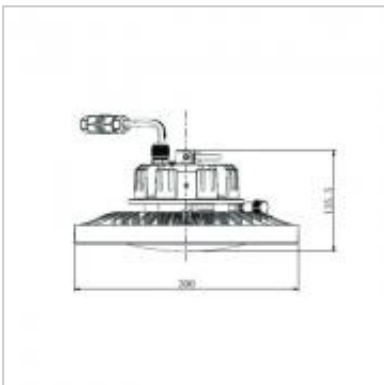

NEW GEO 2 is MEGAMAN®'s variable wattage output and remote controllable high bay fixture with robust IP65 & IK08 passive cooling structure. This innovative slim and competitively priced high bay fixture is designed for an easy single point, low labour cost installation; that is ideal for large indoor areas in some of today's most demanding environments.

GEO 2 IP65 & IK08 Rated Integrated LED High Bay

Product Code	710931
International Model Number	FHB71000V0-DC/DS
Description	GEO 2 IP65 & IK08 Rated Integrated LED High Bay
Watts	150W / 125W / 100W / 90W / 70W
Colour temperature	4000K
Lumens	150W-21000lm / 125W-18900lm / 100W-15000lm / 90W-13500lm / 70W-10500lm
Dimmable	Y
Lamp life (max)	50,000hr
Dimensions (D X H)	300x173mm
IP Rating	IP65
IK	IK08
Colour/Finish	Black
Weight	3570g