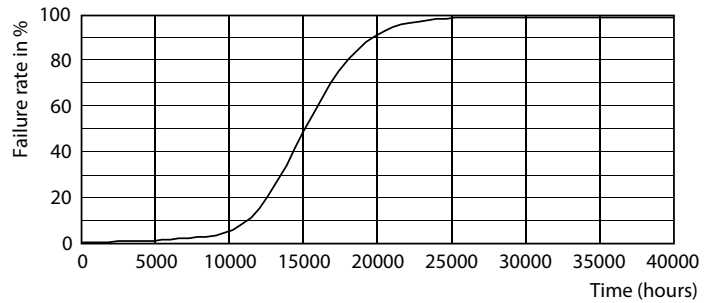

Life Expectancy Diagram