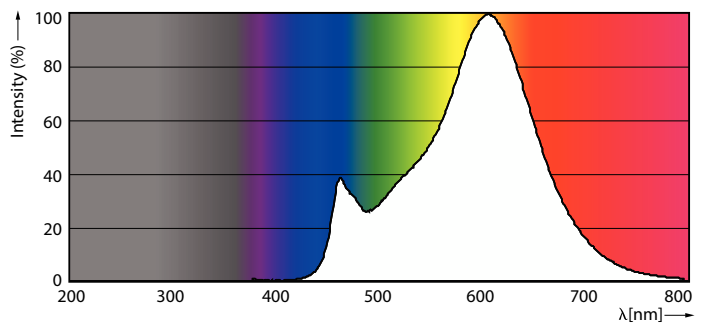

General uniform lighting - CorePro LEDLusterND6.5-60W P45 E14827FRG

Spectral Power Distribution Colour - CorePro LEDLusterND6.5-60W P45 E14827FRG