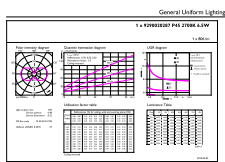

Dimensional drawing

Product	D	C
CorePro LEDLusterND6.5-60W P45 E14827FRG	45 mm	80 mm

Photometric data

General uniform lighting - CorePro LEDLusterND6.5-60W P45 E14827FRG

Spectral Power Distribution Colour - CorePro LEDLusterND6.5-60W P45 E14827FRG