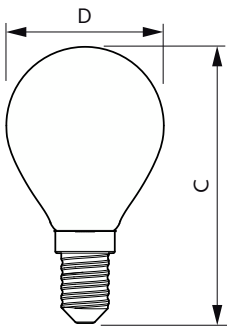

Dimensional drawing

Product	D	C
CorePro LEDLusterND6.5-60W P45 E14827FRG	45 mm	80 mm

Photometric data

General uniform lighting - CorePro LEDLusterND6.5-60W P45 E14827FRG

Spectral Power Distribution Colour - CorePro LEDLusterND6.5-60W P45 E14827FRG