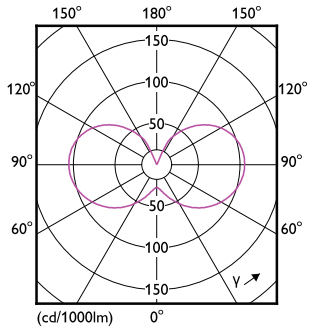

CorePro GLASS LED candles and lustres

Photometric data

Light Distribution Diagram - CorePro LEDLusterND6.5-60W P45 E14827FRG