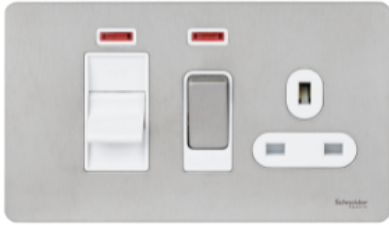

Product datasheet

Specifications

Ultimate Screwless flat plate - cooker control unit - 45 A - 230 V - white

Local distributor code: 386135563 GU4401WSS

EAN Code : 5018486465669

Main

Range of product	Ultimate
Range	Ultimate
Device application	Control
Aesthetic name	Screwless flat plate
Product or component type	Switched socket
Outlet standard	British
Colour tint	Stainless steel matt
Quantity per set	Set of 1

Complementary

Rated current	45 A at 230 V AC 50 Hz
Number of gangs	2 gangs
Pilot light	Red neon indicator
Fixing mode	Screwless M3.5 x 30 mm
Mounting mode	Surface mounted
Connections - terminals	Screw terminals
Material	Stainless steel
Height	88 mm
Width	148 mm
Depth	36 mm