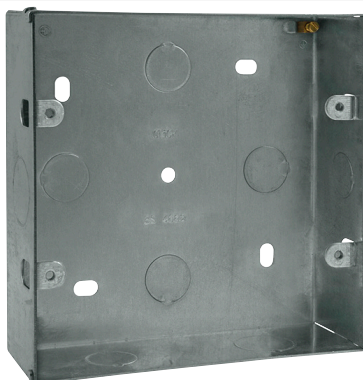

Product Code: WA512

Description: 2 Tier 47mm Deep Galvanised Steel K.O. Box

### General Information

<b>Dimensions</b>	137mm (W) x 137mm (H) x 47mm (D)	
<b>Finish</b>	Galvanised Steel	
<b>Materials</b>	Body: Galvanised Steel Terminal Screw: Brass	Earth Terminal: Brass
<b>Earth Terminal Provided</b>	Yes	
<b>Back Box Knockouts</b>	7 x 20mmØ, 3 x 25mmØ	
<b>Warranty</b>	10 Years	
<b>Standards</b>	BS 4662:2006+A1:2009	