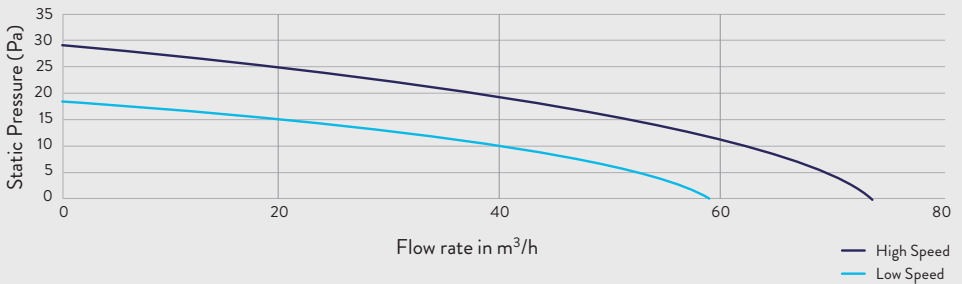

## 4"/100mm SELV axial extract fans complete with wall-fitting kit

Domestic

The Simply Silent™ LV100 (Low Volt) models are designed specifically for safe installation directly in or over the splash area zone 1, offering complete peace of mind. These models are supplied with a 12V SELV transformer, positioned out of reach of any person using the bath or shower. The LV100 range has two speeds, selectable at install.

	Models		Design	Standard	Timer (Adjustable 30s - 30mins)	Pullcord	Humidistat (50-90% RH)	PIR
With Kit	LV100S	93031AW	■	✓				
	LV100TS	93032AW	■		✓			
	LV100PS	93033AW	■			✓		
	LV100HTS	93034AW	■		✓		✓	
	LV100HPTS	93035AW	■		✓	✓	✓	
	LV100PIRS	93036AW	■					✓
	LV100R	93011AW	●	✓				
	LV100TR	93012AW	●		✓			
	LV100PR	93013AW	●			✓		
	LV100HTR	93014AW	●		✓		✓	
	LV100HPTR	93015AW	●		✓	✓	✓	
	LV100PIRR	93016AW	●					✓

Product Selector	LV100
Speeds	2
Extract Performance (l/s)	16/21
Extract Performance (m <sup>3</sup> /h)	58/74
Electrical Power Rating (W)	5.5/11.8
Specific Fan Power (W/l/s)	0.34/0.58
Sound Pressure Level (dBA@3m)	22/34
IP Rating	IPX4
Motor Type	AC