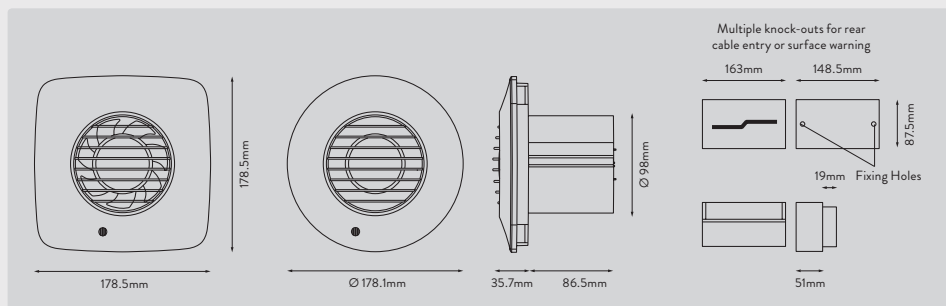

## 4"/100mm SELV axial extract fans complete with wall-fitting kit

Domestic

The Simply Silent™ LV100 (Low Volt) models are designed specifically for safe installation directly in or over the splash area zone 1, offering complete peace of mind. These models are supplied with a 12V SELV transformer, positioned out of reach of any person using the bath or shower. The LV100 range has two speeds, selectable at install.

	Models		Design	Standard	Timer (Adjustable 30s - 30mins)	Pullcord	Humidistat (50-90% RH)	PIR
With Kit	LV100S	93031AW	■	✓				
	LV100TS	93032AW	■		✓			
	LV100PS	93033AW	■			✓		
	LV100HTS	93034AW	■		✓		✓	
	LV100HPTS	93035AW	■		✓	✓	✓	
	LV100PIRS	93036AW	■					✓
	LV100R	93011AW	●	✓				
	LV100TR	93012AW	●		✓			
	LV100PR	93013AW	●			✓		
	LV100HTR	93014AW	●		✓		✓	
	LV100HPTR	93015AW	●		✓	✓	✓	
	LV100PIRR	93016AW	●					✓