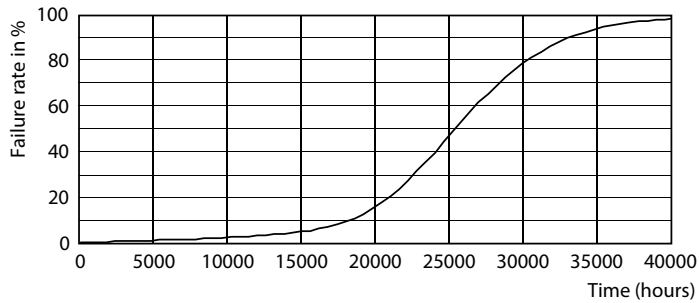

MASTER GLASS LED candles and lustres

Photometric data

General uniform lighting

Lifetime

Life Expectancy Diagram