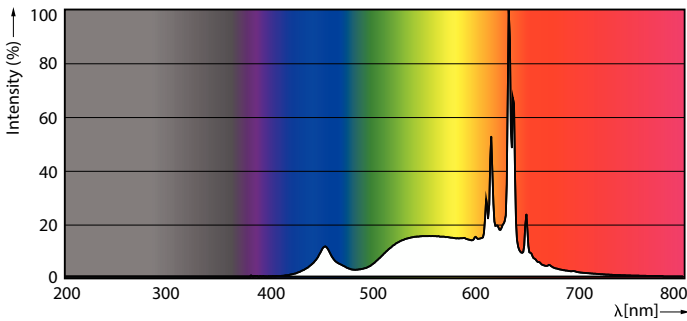

Product data

General information	
Cap base	E27 [E27]
EU RoHS compliant	Yes
Nominal lifetime (nom.)	25000 h
Switching cycle	20,000X
	Sphere
Light technical	
Colour Code	922-927 [CCT of 2,200 K-2,700 K]
Luminous flux (nom.)	470 lm
Colour designation	Warm Glow (WG)
Correlated Colour Temperature (Nom)	2200 2700 K
Luminous efficacy (rated) (nom.)	138 lm/W
Colour consistency	<6
Colour rendering index (nom.)	90
LLMF at end of nominal lifetime (nom.)	70 %

MASTER GLASS LED candles and lustres

Controls and dimming

Dimmable Only with specific dimmers

Mechanical and housing

Lamp Finish Clear
Bulb material Glass
Bulb shape P45 [P 45mm]

Approval and application

Energy Efficiency Class D
Energy consumption kWh/1,000 hours 4 kWh
 1109145

Dimensional drawing

MAS LEDLusterDT3.5-40W E27 927 P45CL G

Product	D	C
MAS LEDLusterDT3.5-40W E27 927 P45CL G	45 mm	78 mm

Photometric data

Spectral Power Distribution Colour

Light Distribution Diagram

MASTER GLASS LED candles and lustres