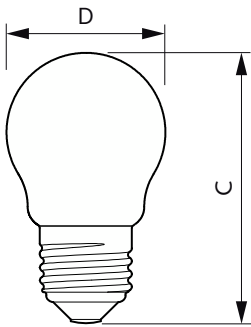

Product data

General information	
Cap base	E27 [E27]
EU RoHS compliant	Yes
Nominal lifetime (nom.)	25000 h
Switching cycle	20,000X
	Sphere
Light technical	
Colour Code	922-927 [CCT of 2,200 K-2,700 K]
Luminous flux (nom.)	470 lm
Colour designation	Warm Glow (WG)
Correlated Colour Temperature (Nom)	2200 2700 K
Luminous efficacy (rated) (nom.)	138 lm/W
Colour consistency	<6
Colour rendering index (nom.)	90
LLMF at end of nominal lifetime (nom.)	70 %

MASTER GLASS LED candles and lustres

Controls and dimming

Dimmable Only with specific dimmers

Mechanical and housing

Lamp Finish Clear
Bulb material Glass
Bulb shape P45 [P 45mm]

Approval and application

Energy Efficiency Class D
Energy consumption kWh/1,000 hours 4 kWh
 1109145

Dimensional drawing

MAS LEDLusterDT3.5-40W E27 927 P45CL G

Product	D	C
MAS LEDLusterDT3.5-40W E27 927 P45CL G	45 mm	78 mm

Photometric data

Spectral Power Distribution Colour

Light Distribution Diagram

MASTER GLASS LED candles and lustres