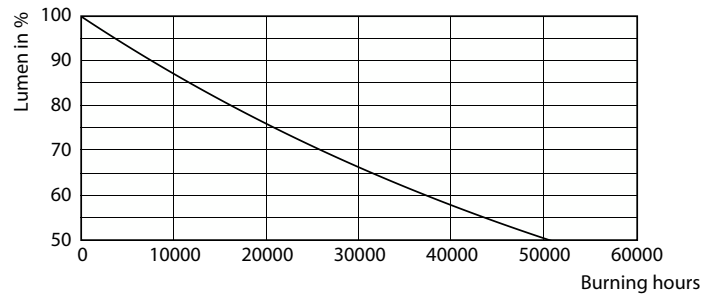

Lumen Maintenance Diagram