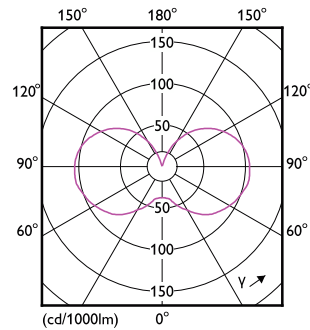

Product data

General information	
Cap base	E27 [E27]
EU RoHS compliant	Yes
Nominal lifetime (nom.)	25000 h
Switching cycle	20,000X
	Sphere
Light technical	
Colour Code	922-927 [CCT of 2,200 K-2,700 K]
Luminous flux (nom.)	470 lm
Colour designation	Warm Glow (WG)
Correlated Colour Temperature (Nom)	2200 2700 K
Luminous efficacy (rated) (nom.)	138 lm/W
Colour consistency	<6
Colour rendering index (nom.)	90
LLMF at end of nominal lifetime (nom.)	70 %

Dimensional drawing

MAS LEDLusterDT3.5-40W E27 927 P45CL G

Product	D	C
MAS LEDLusterDT3.5-40W E27 927 P45CL G	45 mm	78 mm

Photometric data

Spectral Power Distribution Colour

Light Distribution Diagram

MASTER GLASS LED candles and lustres

Photometric data

General Uniform Lighting
1 x SIGNIFY LED 2700K 10W
Lx 400mm

General uniform lighting

Lifetime

Life Expectancy Diagram

Lumen Maintenance Diagram