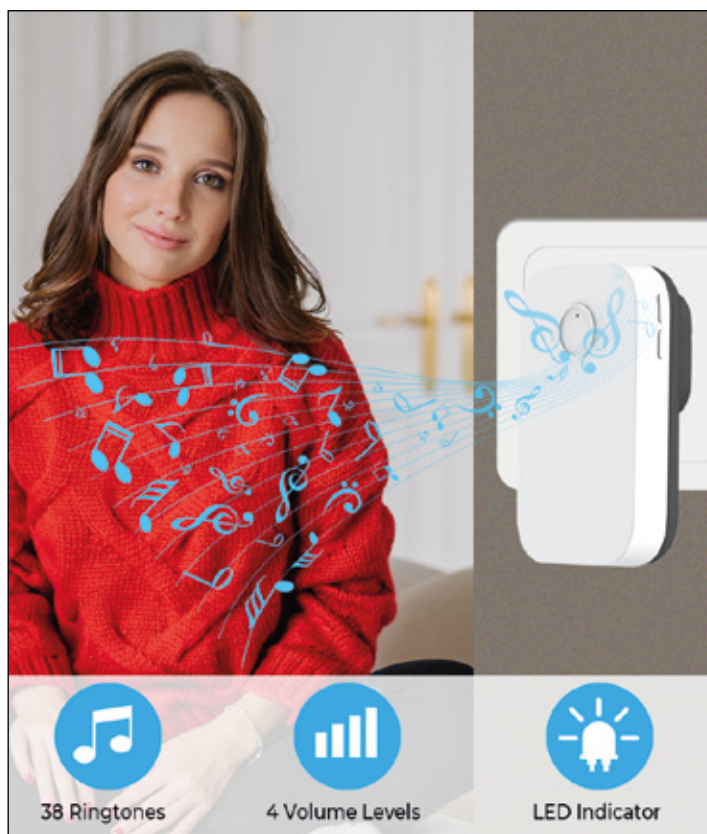

SKU Code: WS1077

Features:

- ▶ **Self-powered:** No batteries are required for both transmitter (push button) and receiver. With a press of the transmitter, it generates electric power itself and sends a stable signal to the receiver.
- ▶ **Modern and Practical Design:** Comes with a stylish appearance and practical functions. Lightweight and sensitive.
- ▶ **Easy to install:** Just plug the receiver into a power socket and attach the transmitter to the door, you don't even have to make holes.
- ▶ 38 Ringtones and 4 adjustable volume levels (including silent mode) to choose from.

Technical Specifications:

Power Supply	Self-Powered (Transmitter) AC100~240V, 50/60Hz (Receiver)
Work Frequency	RF 433MHz
Ringtones	38
Sound Volume	4 Adjustable Levels
Colour	White
Distance	20m (Indoor), 50m (Outdoor)
Certification	CE/RoHS/FCC/UKCA
Plug Type	UK
Transmitter Dimensions	L81*W46*H25mm
Receiver Dimensions	L85*W52*H49mm