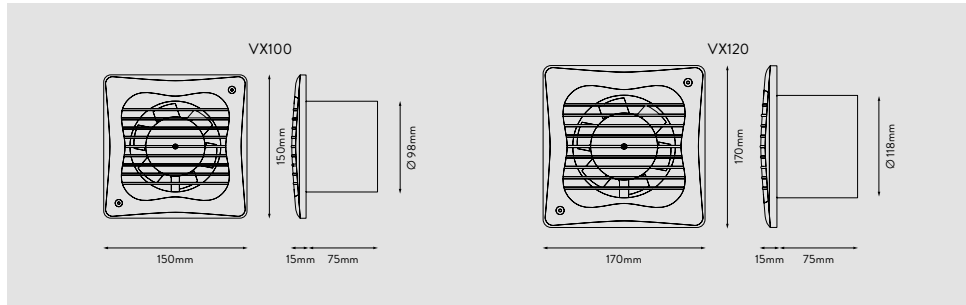

Product Selector		Extract Performance (l/s)	Extract Performance (m³/h)	Electrical Power Rating (W)	Specific Fan Power (SFP) (W/l/s)	Integral Timer	Timer (adjustable from 90s - 30mins)	Sound Pressure Level (dBA@3m)
Model								
VX100	93224AWW	18	66	14.2	0.79			37
VX100T	93225AWW	18	66	14.2	0.79	✓	✓	37
VX120	93228AWW	32	116	23.0	0.71			40
VX120T	93229AWW	32	116	23.0	0.71	✓	✓	40

Product Selector		Extract Performance (l/s)	Extract Performance (m³/h)	Electrical Power Rating (W)	Specific Fan Power (SFP) (W/l/s)	Integral Timer	Timer (adjustable from 90s - 30mins)	Sound Pressure Level (dBA@3m)
Model								
VX100-SP	92935AW	21	76	12.0	0.57			41
VX100T-SP	92931AW	21	76	12.0	0.57	✓	✓	41
VX100P-SP	92936AW	21	76	12.0	0.57			41