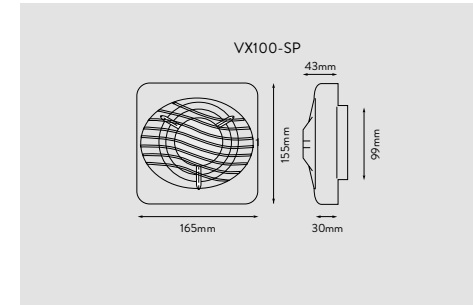

Product Selector		Extract Performance (l/s)	Extract Performance (m³/h)	Electrical Power Rating (W)	Specific Fan Power (SFP) (W/l/s)	Integral Timer	Timer (adjustable from 90s - 30mins)	Sound Pressure Level (dBA@3m)
Model								
VX100	93224AWW	18	66	14.2	0.79			37
VX100T	93225AWW	18	66	14.2	0.79	✓	✓	37
VX120	93228AWW	32	116	23.0	0.71			40
VX120T	93229AWW	32	116	23.0	0.71	✓	✓	40

Product Selector		Extract Performance (l/s)	Extract Performance (m³/h)	Electrical Power Rating (W)	Specific Fan Power (SFP) (W/l/s)	Integral Timer	Timer (adjustable from 90s - 30mins)	Sound Pressure Level (dBA@3m)
Model								
VX100-SP	92935AW	21	76	12.0	0.57			41
VX100T-SP	92931AW	21	76	12.0	0.57	✓	✓	41
VX100P-SP	92936AW	21	76	12.0	0.57			41