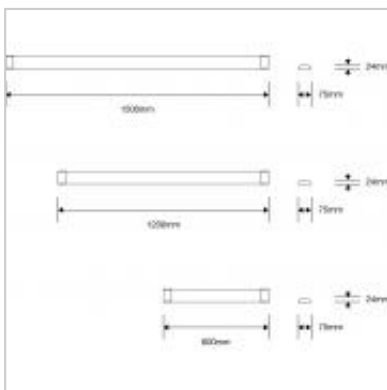

The Megaman Tono range of integrated LED battens is a stylish alternative to T5 and T8 fluorescent tubes, providing flexible installation and outstanding energy efficiency.

52W Tono Integrated 3000K LED Batten

Product Code	180386
International Model Number	FIB70700v2
Description	52W Tono Integrated 3000K LED Batten
Watts	52W
Colour temperature/CRI	3000K / 80
Lumens	5200lm
Candelas	1800cd
Dimmable	N
Beam angle	110
Lamp life (max)	50,000hr
Weight	475g
Dimensions	1500x75x24mm
IP rating	IP20