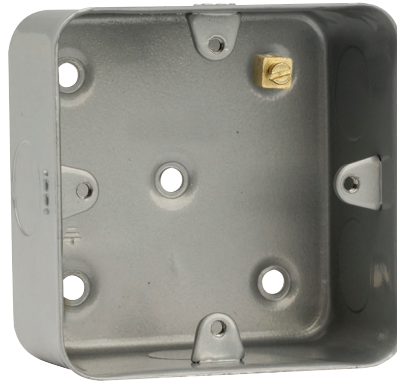

**Product Code:** CL083

**Description:** 1 Gang 40mm Deep Mounting Box

### General Information

<b>Dimensions (mm)</b>	76 (W) x 76 (H) x 40 (D)		
<b>Style</b>	Metal Clad		
<b>Finish</b>	Metal Clad Grey		
<b>Materials</b>	Mounting Box: Electrophoretically Coated Steel	Terminals: Brass	
	Terminal Screws: Steel & Yellow Passivated		
<b>Termination Type</b>	Screw		
<b>Back Box Knockouts - Total (mm)</b>	5 x Ø20		
<b>Back Box Knockouts - Top (mm)</b>	2 x Ø20		<b>Back Box Knockouts - Sides (mm)</b> 1 x Ø20
<b>Back Box Knockouts - Bottom (mm)</b>	1 x Ø20		<b>Back Box Knockouts - Rear (mm)</b> None
<b>Back Box Earth Terminal Supplied</b>	Yes		
<b>Operational Temperature (°C)</b>	-5 to +40		
<b>Warranty (Years)</b>	10		