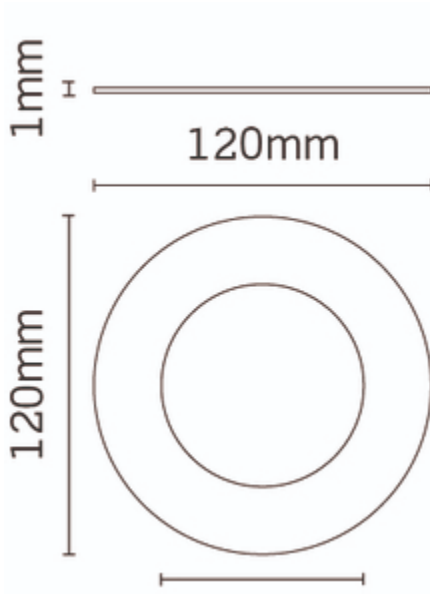

Quantity Per Outer Carton
Product Bar Code EAN-13 Number

200
5052544081385

Standards & Approvals

Manufactured In Accordance To
CE Marked
UKCA Marked
Date code/Purchase order No.
Certificate Of Conformity
Accredited Members

BS EN 60598:2015, 2-1
Yes
Yes
Yes
Available on request
LIA, ISO9001:2015, ISO14001:2015

JCC Lighting LTD Innovation Centre, Beeding Close, Southern Cross Trading Estate, Bognor Regis, West Sussex PO22 9TS
Sales: 01243 838999 (8am to 5pm Monday to Friday) Fax: 01243 838998 | sales@jcc.co.uk | www.jcc.co.uk
Company Registration Number: 03044848 | VAT Number: 918544112