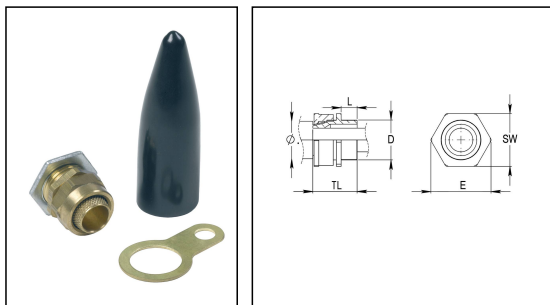

BW 20L

BW Pack, brass gland and locknut, shroud

Products may differ in size, colour and appearance to those shown. If you require further information or customisation, please contact us directly.

Material	Brass
Material shrouds	PVC
Packing unit	2
Temp. range min	-80 °C
Temp. range max	300 °C
Protection class	IP20
Thread type	M
Ø Connection thread D	20
Lead	1,5
Length screw-in thread L	10 mm
Ø cable diameter max	18,3 mm
Key width SW	24 mm
Collar diameter (E)	26 mm
Total length TL	29 mm
Type	BW 20L
WISKA-Order no.	50101694