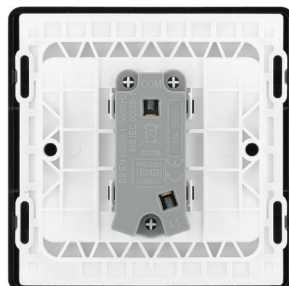

Colour Reference:

CL = Pearlescent White; MG = Matt Grey; DB = Matt Blue; SB = Satin Brass

BS = Brushed Steel; MB = Matt Black; CP = Polished Copper; BC = Black Chrome