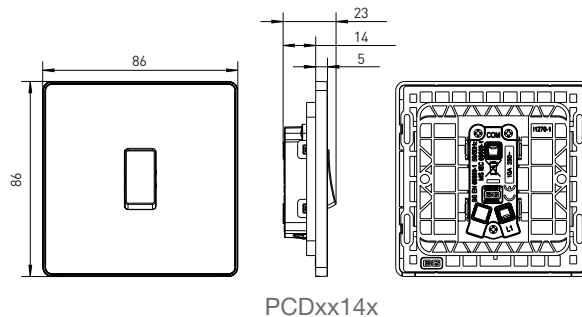

10 Amp Press Switch

Technical Specifications

Standard(s)	BS EN 60669-1
Rating	10 Amp 10AX inductive rated
Voltage	250V AC
Terminal Capacity	4 x 1mm² 4 x 1.5mm² 2 x 2.5mm² & 1 x 4.0mm²
RoHS Directive	Yes
WEEE Directive	Yes
Mounting Box Depth (Min)	25mm

Line Diagrams

Packaging Information

Cat No.	Description	Packaging Type			Pack Quantity			Barcode		
		Product	Inner Box	Outer Box	Each	Inner Box	Outer Box	Individual	Inner Box	Outer Box
PCDCL14W	1 Way, Press SW - CL	Colour Box	Colour Box	Carton	1	/	/	5050765192774	/	/
PCDBS14W	1 Way, Press SW - BS	Colour Box	Colour Box	Carton	1	/	/	5050765187619	/	/
PCDMG14B	1 Way, Press SW - MG	Colour Box	Colour Box	Carton	1	/	/	5050765184557	/	/
PCDMB14B	1 Way, Press SW - MB	Colour Box	Colour Box	Carton	1	/	/	5050765183505	/	/
PCDDB14B	1 Way, Press SW - DB	Colour Box	Colour Box	Carton	1	/	/	5050765224642	/	/
PCDCP14B	1 Way, Press SW - CP	Colour Box	Colour Box	Carton	1	/	/	5050765225571	/	/
PCDSB14B	1 Way, Press SW - SB	Colour Box	Colour Box	Carton	1	/	/	5050765190671	/	/
PCDBC14B	1 Way, Press SW - BC	Colour Box	Colour Box	Carton	1	/	/	5050765188579	/	/

Colour Reference:

CL = Pearlescent White; MG = Matt Grey; DB = Matt Blue; SB = Satin Brass

BS = Brushed Steel; MB = Matt Black; CP = Polished Copper; BC = Black Chrome

Weights & Dimensions

Cat No.	Description	Dimensions (H x W x D) cm				Weight (kg)				CBM (m³)
		Unpacked Product	Packed Product	Inner Box	Outer Box	Unpacked Product	Packed Product	Inner Box	Outer Box	Outer Box
PCDxx14x	1 Way, Press SW	8.6 x 8.6 x 2.3	8.7 x 9.0 x 4.3	/	/	0.051	0.079	/	/	/