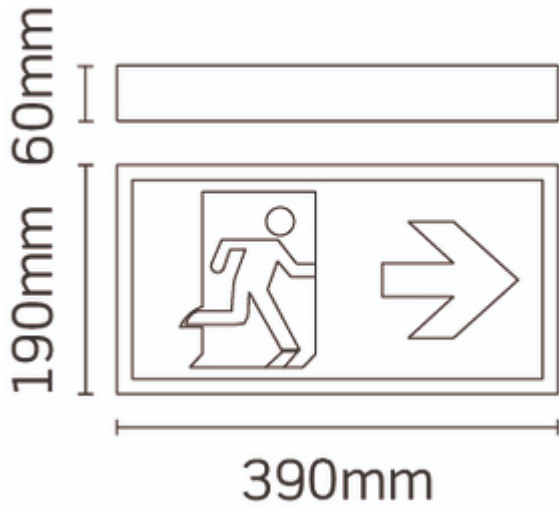

CE Marked

UKCA Marked

Date code/Purchase order No.

Certificate Of Conformity

Accredited Members

yes

Yes

Yes

Available on request

LIA, ISO9001-2015, ISO14001-2015

JCC Lighting LTD Innovation Centre, Beeding Close, Southern Cross Trading Estate, Bognor Regis, West Sussex PO22 9TS

Sales: 01243 838999 (8am to 5pm Monday to Friday) Fax: 01243 838998 | sales@jcc.co.uk | www.jcc.co.uk

Company Registration Number: 03044848 | VAT Number: 918544112

This document is uncontrolled if printed, all information is subject to change

Version 74 [04/01/2022]