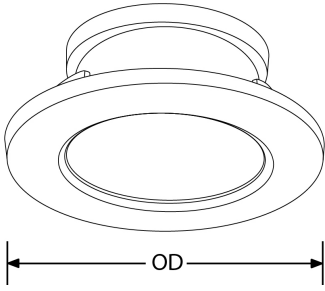

Line Drawing

Polar Curve

Colour

Feature & Benefits

- IP65 Polycarbonate bezel suitable for the AU-R6, AU-R6CS and AU-R6CWS.
- Available in matt black, polished chrome and satin nickel.

Product Specs:

Weight (Kg)	0.028

Compliance & Approvals:

Warranty:

This product has a warranty period of 1 Year. Warranties may be available on certain products as indicated in the product description. Warranties are valid from the date of purchase. The warranty is invalid in the case of improper use, installation, tampering, removal of the Q.C. date label or installation in an improper working environment or installation. Should this product fail during the warranty period it will be replaced free of charge, subject to the correct installation of the original product and subsequent return of the faulty unit. Aurora does not accept responsibility for any installation costs associated with the replacement of this product and Aurora reserves the right to alter specifications without prior notice.