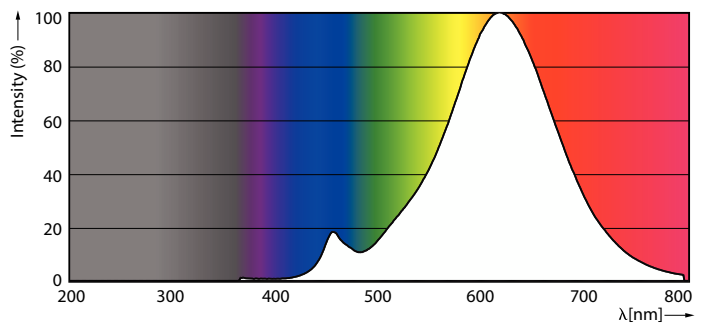

Photometric data

General uniform lighting - CorePro LEDBulbND 7-60W E27 ST64 827CL G

Spectral Power Distribution Colour - CorePro LEDBulbND 7-60W E27 ST64 827CL G