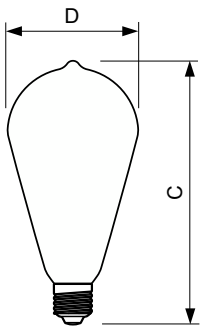

Application Conditions

Can it be used in closed luminaires	No
-------------------------------------	----

Product Data

Order product name	CorePro LEDBulbND 7-60W E27 ST64 827CL G
Full product name	CorePro LEDBulbND 7-60W E27 ST64 827CL G
Full EOC	871951434675800
Order code	34675800
Material no. (12 NC)	929001387692
Numerator – quantity per pack	1
Net Weight (Piece)	0.048 kg
EAN/UPC – Product/Case	8719514346758
Numerator – packs per outer box	10
EAN/UPC - Case	8719514346765

Dimensional drawing

Product	D	C
CorePro LEDBulbND 7-60W E27 ST64 827CL G	64 mm	140 mm

Photometric data

General uniform lighting - CorePro LEDBulbND 7-60W E27 ST64 827CL G

Spectral Power Distribution Colour - CorePro LEDBulbND 7-60W E27 ST64 827CL G