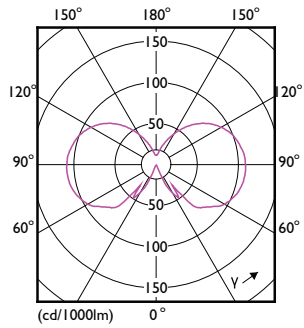

Product data

General Information	
Cap base	E27
Nominal lifetime	15,000 h
Switching Cycle	20,000
Lighting Technology	LED
Flux measurement reference	Sphere

Light Technical	
Colour Code	827 [CCT of 2700K]
Luminous Flux	806 lm
Luminous efficacy (rated) (nom.)	115.00 lm/W
Colour designation	Warm White (WW)
Correlated Colour Temperature	2700 K
Colour consistency	<6
Colour rendering index (CRI)	80
LLMF at end of nominal lifetime (nom.)	70 %
Flickering value (PstLM)	1
Stroboscopic effect	0.9

Application Conditions

Can it be used in closed luminaires	No
-------------------------------------	----

Product Data

Order product name	CorePro LEDBulbND 7-60W E27 ST64 827CL G
Full product name	CorePro LEDBulbND 7-60W E27 ST64 827CL G
Full EOC	871951434675800
Order code	34675800
Material no. (12 NC)	929001387692
Numerator – quantity per pack	1
Net Weight (Piece)	0.048 kg
EAN/UPC – Product/Case	8719514346758
Numerator – packs per outer box	10
EAN/UPC - Case	8719514346765

Dimensional drawing

Product	D	C
CorePro LEDBulbND 7-60W E27 ST64 827CL G	64 mm	140 mm

Photometric data

General uniform lighting - CorePro LEDBulbND 7-60W E27 ST64 827CL G

Spectral Power Distribution Colour - CorePro LEDBulbND 7-60W E27 ST64 827CL G

CorePro Glass LED bulbs

Photometric data

Light Distribution Diagram - CorePro LEDBulbND 7-60W E27 ST64 827CL G

Lifetime

Life Expectancy Diagram

Lumen Maintenance Diagram - CorePro LEDBulbND 7-60W E27 ST64 827CL G