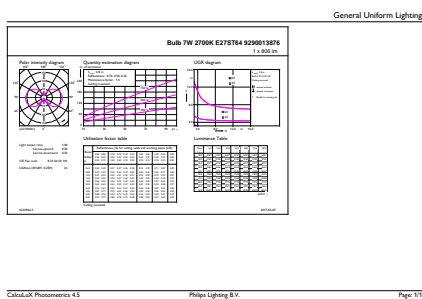

Application Conditions

Can it be used in closed luminaires	No
-------------------------------------	----

Product Data

Order product name	CorePro LEDBulbND 7-60W E27 ST64 827CL G
Full product name	CorePro LEDBulbND 7-60W E27 ST64 827CL G
Full EOC	871951434675800
Order code	34675800
Material no. (12 NC)	929001387692
Numerator – quantity per pack	1
Net Weight (Piece)	0.048 kg
EAN/UPC – Product/Case	8719514346758
Numerator – packs per outer box	10
EAN/UPC - Case	8719514346765

Dimensional drawing

Product	D	C
CorePro LEDBulbND 7-60W E27 ST64 827CL G	64 mm	140 mm

Photometric data

General uniform lighting - CorePro LEDBulbND 7-60W E27 ST64 827CL G

Spectral Power Distribution Colour - CorePro LEDBulbND 7-60W E27 ST64 827CL G