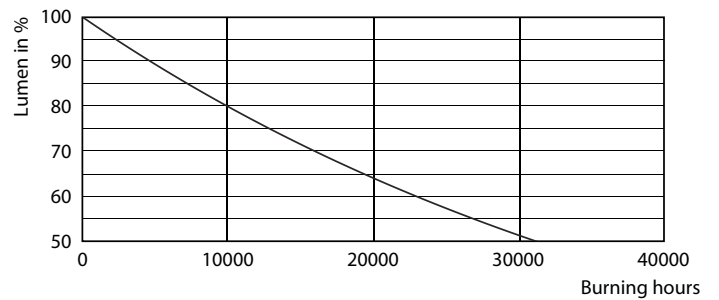

Product data

General Information	
Cap base	E27
Nominal lifetime	15,000 h
Switching Cycle	20,000
Lighting Technology	LED
Flux measurement reference	Sphere

Light Technical	
Colour Code	827 [CCT of 2700K]
Luminous Flux	806 lm
Luminous efficacy (rated) (nom.)	115.00 lm/W
Colour designation	Warm White (WW)
Correlated Colour Temperature	2700 K
Colour consistency	<6
Colour rendering index (CRI)	80
LLMF at end of nominal lifetime (nom.)	70 %
Flickering value (PstLM)	1
Stroboscopic effect	0.9

CorePro Glass LED bulbs

Photometric data

Light Distribution Diagram - CorePro LEDBulbND 7-60W E27 ST64 827CL G

Lifetime

Life Expectancy Diagram

Lumen Maintenance Diagram - CorePro LEDBulbND 7-60W E27 ST64 827CL G