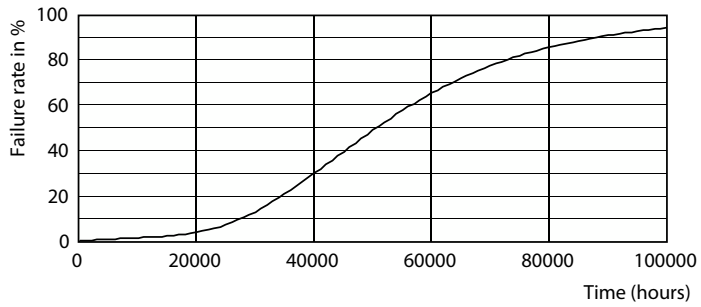

UltraEfficient LED bulb

Lifetime

50K

50K