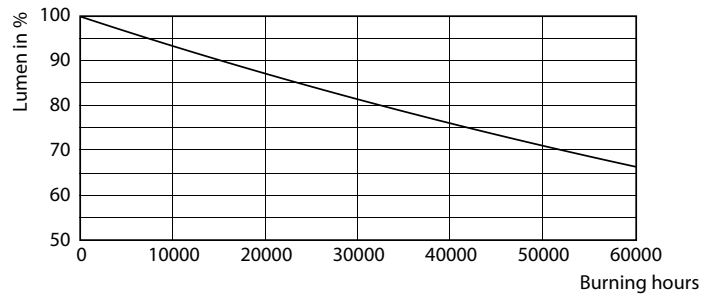

UltraEfficient LED bulb

Lifetime

50K

50K