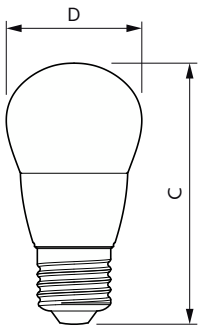

Product data

General Information		Power Consumption	
Cap base	E27		7 W
Nominal lifetime	15,000 h	Lamp current (nom.)	59 mA
Switching Cycle	50,000	Wattage equivalent	60 W
Lighting Technology	LED	Starting time (nom.)	0.5 s
Flux measurement reference	Sphere	Warm-up time to 60% light	0.5 s
		Power Factor (Fraction)	0.51
		Voltage (nom.)	220-240 V
Light Technical		Temperature	
Colour Code	827 [CCT of 2700K]	T-Case maximum (nom.)	83 °C
Luminous Flux	806 lm		
Luminous efficacy (rated) (nom.)	115.00 lm/W	Controls and Dimming	
Colour designation	Warm White (WW)	Dimmable	No
Correlated Colour Temperature	2700 K		
Colour consistency	<6	Mechanical and Housing	
Colour rendering index (CRI)	80	Lamp Finish	Frosted
LLMF at end of nominal lifetime (nom.)	70 %	Bulb shape	P48
Flickering value (PstLM)	1		
Stroboscopic effect	0.4	Approval and Application	
Photobiological safety according to EN 62471	RG1	Energy Efficiency Class	E
Operating and Electrical		Energy consumption kWh/1,000 hours	7 kWh
Line Frequency	50 to 60 Hz	EPREL registration number	453213
Input frequency	50 to 60 Hz	CE mark	Yes

Dimensional drawing

Product	D	C
CorePro lustre ND 7-60W E27 827 P48 FR	48 mm	95 mm

Photometric data

Light Distribution Diagram - CorePro lustre ND 7-60W E27 827 P48 FR

Spectral Power Distribution Colour - CorePro lustre ND 7-60W E27 827 P48 FR