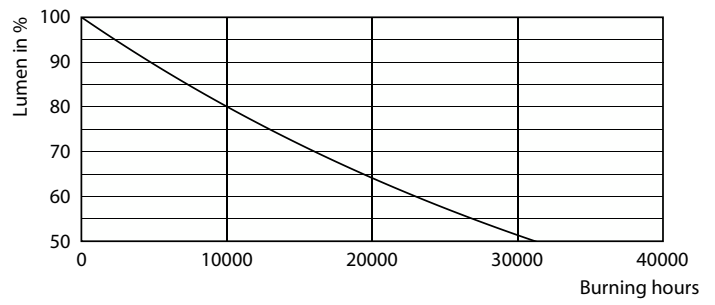

Lumen Maintenance Diagram - CorePro lustre ND 7-60W E27 827 P48 FR