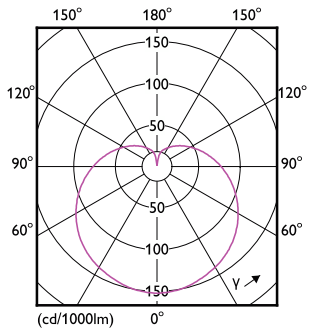

Product data

General Information		Power Consumption	
Cap base	E27		7 W
Nominal lifetime	15,000 h	Lamp current (nom.)	59 mA
Switching Cycle	50,000	Wattage equivalent	60 W
Lighting Technology	LED	Starting time (nom.)	0.5 s
Flux measurement reference	Sphere	Warm-up time to 60% light	0.5 s
		Power Factor (Fraction)	0.51
		Voltage (nom.)	220-240 V
Light Technical		Temperature	
Colour Code	827 [CCT of 2700K]	T-Case maximum (nom.)	83 °C
Luminous Flux	806 lm		
Luminous efficacy (rated) (nom.)	115.00 lm/W	Controls and Dimming	
Colour designation	Warm White (WW)	Dimmable	No
Correlated Colour Temperature	2700 K		
Colour consistency	<6	Mechanical and Housing	
Colour rendering index (CRI)	80	Lamp Finish	Frosted
LLMF at end of nominal lifetime (nom.)	70 %	Bulb shape	P48
Flickering value (PstLM)	1		
Stroboscopic effect	0.4	Approval and Application	
Photobiological safety according to EN 62471	RG1	Energy Efficiency Class	E
Operating and Electrical		Energy consumption kWh/1,000 hours	7 kWh
Line Frequency	50 to 60 Hz	EPREL registration number	453213
Input frequency	50 to 60 Hz	CE mark	Yes

Dimensional drawing

Product	D	C
CorePro lustre ND 7-60W E27 827 P48 FR	48 mm	95 mm

Photometric data

Light Distribution Diagram - CorePro lustre ND 7-60W E27 827 P48 FR

Spectral Power Distribution Colour - CorePro lustre ND 7-60W E27 827 P48 FR