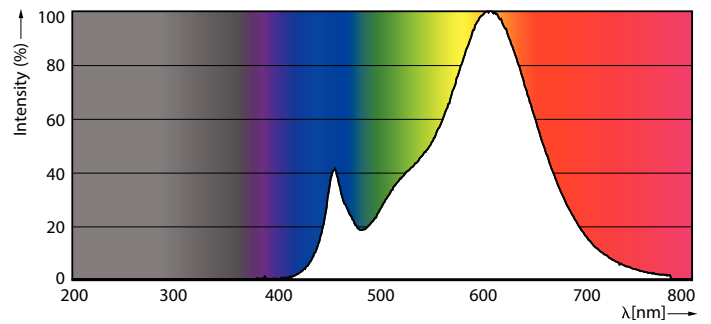

Product data

General Information		Power Consumption	
Cap base	E27		7 W
Nominal lifetime	15,000 h	Lamp current (nom.)	59 mA
Switching Cycle	50,000	Wattage equivalent	60 W
Lighting Technology	LED	Starting time (nom.)	0.5 s
Flux measurement reference	Sphere	Warm-up time to 60% light	0.5 s
		Power Factor (Fraction)	0.51
		Voltage (nom.)	220-240 V
Light Technical		Temperature	
Colour Code	827 [CCT of 2700K]	T-Case maximum (nom.)	83 °C
Luminous Flux	806 lm		
Luminous efficacy (rated) (nom.)	115.00 lm/W	Controls and Dimming	
Colour designation	Warm White (WW)	Dimmable	No
Correlated Colour Temperature	2700 K		
Colour consistency	<6	Mechanical and Housing	
Colour rendering index (CRI)	80	Lamp Finish	Frosted
LLMF at end of nominal lifetime (nom.)	70 %	Bulb shape	P48
Flickering value (PstLM)	1		
Stroboscopic effect	0.4	Approval and Application	
Photobiological safety according to EN 62471	RG1	Energy Efficiency Class	E
Operating and Electrical		Energy consumption kWh/1,000 hours	7 kWh
Line Frequency	50 to 60 Hz	EPREL registration number	453213
Input frequency	50 to 60 Hz	CE mark	Yes

Dimensional drawing

Product	D	C
CorePro lustre ND 7-60W E27 827 P48 FR	48 mm	95 mm

Photometric data

Light Distribution Diagram - CorePro lustre ND 7-60W E27 827 P48 FR

Spectral Power Distribution Colour - CorePro lustre ND 7-60W E27 827 P48 FR