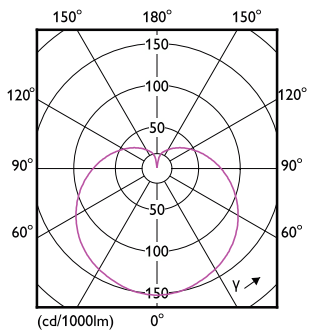

Photometric data

Light Distribution Diagram - CorePro lustre ND 7-60W E14 827 P48 FR