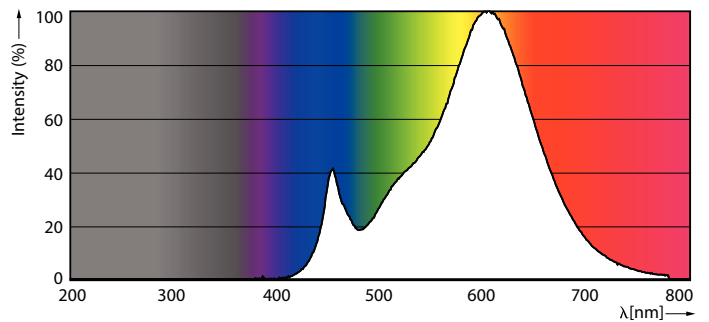

Spectral Power Distribution Colour - CorePro lustre ND 7-60W E14 827 P48 FR