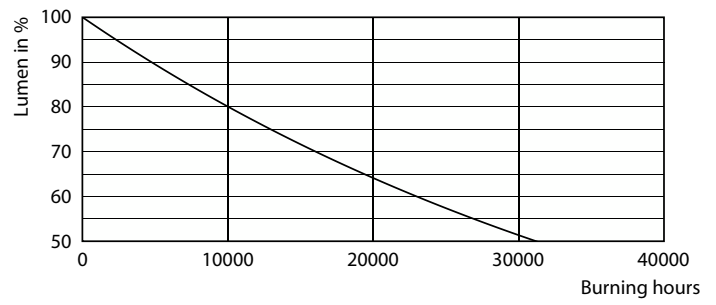

Lumen Maintenance Diagram - CorePro lustre ND 7-60W E14 827 P48 FR