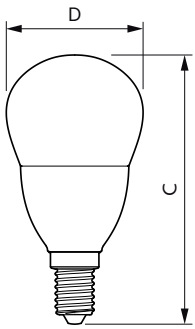

### Product data

General Information	
Cap base	E14
Nominal lifetime	15,000 h
Switching Cycle	50,000
Lighting Technology	LED
Flux measurement reference	Sphere
Light Technical	
Colour Code	827 [CCT of 2700K]
Luminous Flux	806 lm
Luminous efficacy (rated) (nom.)	115.00 lm/W
Colour designation	Warm White (WW)
Correlated Colour Temperature	2700 K
Colour consistency	<6
Colour rendering index (CRI)	80
LLMF at end of nominal lifetime (nom.)	70 %
Flickering value (PstLM)	1
Stroboscopic effect	0.4
Photobiological safety according to EN 62471	RG1
Operating and Electrical	
Line Frequency	50 to 60 Hz
Input frequency	50 to 60 Hz

## Dimensional drawing

Product	D	C
CorePro lustre ND 7-60W E14 827 P48 FR	48 mm	93 mm