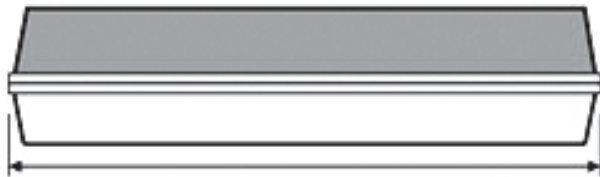

PHOENIX RANGE

IP65 3W LED Bulkhead

- + Quick Connect terminals
- + Facility for remote switching
- + 3 x 20mm entry points (one at each end & one on the side)
- + Built in battery protection & charge indicator
- + Hinged Gear Tray
- + Emergency operation duration 3 Hours
- + Link chargeable to Maintained / Non Maintained
- + Legend pack included
- + 3 Year Warranty

L351mm

W111mm

H 63mm

	ELLEDBHT
Power Rating	230V AC ~ 50Hz
Colour Temp	6500K
Class Type	II
Power Consumption	Non-maintained 1.1W Maintained 3W
Lumen Output	Maintained 150 lm Battery 150 lm
Battery Life at 20°C	> 4 years
Lamp Type	LED non-replaceable
Operating Temp Range	0°C - 40°C
Emergency Light Response Time (S)	1
Battery Type	Ni-Cd 3.6V / 1500mAh
Charge Time	24 hours
Entry Points	20mm
Conforms to	BS EN60598-2-22