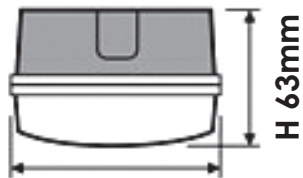

PHOENIX RANGE

IP65 3W LED Bulkhead

- + Quick Connect terminals
- + Facility for remote switching
- + 3 x 20mm entry points (one at each end & one on the side)
- + Built in battery protection & charge indicator
- + Hinged Gear Tray
- + Emergency operation duration 3 Hours
- + Link chargeable to Maintained / Non Maintained
- + Legend pack included
- + 3 Year Warranty

L351mm

W111mm

H 63mm

	ELLEDBHT
Power Rating	230V AC ~ 50Hz
Colour Temp	6500K
Class Type	II
Power Consumption	Non-maintained 1.1W Maintained 3W
Lumen Output	Maintained 150 lm Battery 150 lm
Battery Life at 20°C	> 4 years
Lamp Type	LED non-replaceable
Operating Temp Range	0°C - 40°C
Emergency Light Response Time (S)	1
Battery Type	Ni-Cd 3.6V / 1500mAh
Charge Time	24 hours
Entry Points	20mm
Conforms to	BS EN60598-2-22