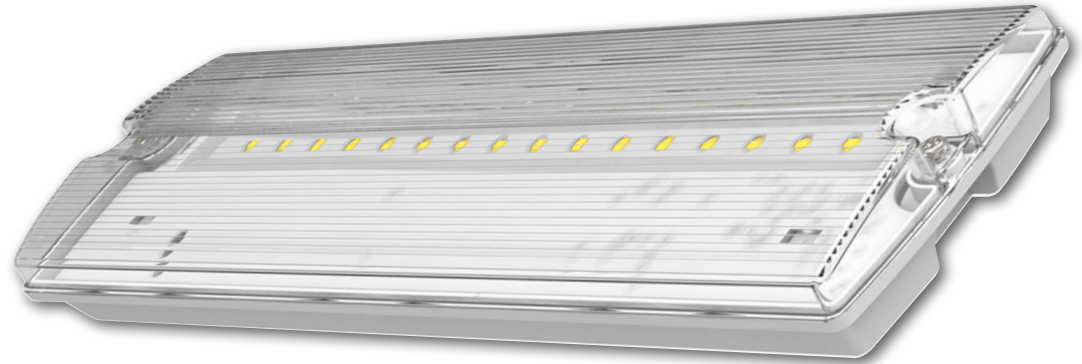

PHOENIX RANGE

IP65 3W LED Bulkhead

- + Quick Connect terminals
- + Facility for remote switching
- + 3 x 20mm entry points (one at each end & one on the side)
- + Built in battery protection & charge indicator
- + Hinged Gear Tray
- + Emergency operation duration 3 Hours
- + Link chargeable to Maintained / Non Maintained
- + Legend pack included
- + 3 Year Warranty

L351mm

W111mm

H 63mm

	ELLEDBHT
Power Rating	230V AC ~ 50Hz
Colour Temp	6500K
Class Type	II
Power Consumption	Non-maintained 1.1W Maintained 3W
Lumen Output	Maintained 150 lm Battery 150 lm
Battery Life at 20°C	> 4 years
Lamp Type	LED non-replaceable
Operating Temp Range	0°C - 40°C
Emergency Light Response Time (S)	1
Battery Type	Ni-Cd 3.6V / 1500mAh
Charge Time	24 hours
Entry Points	20mm
Conforms to	BS EN60598-2-22