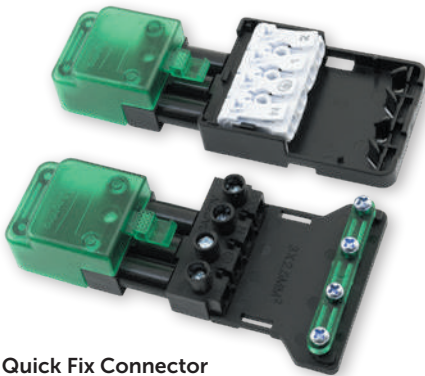

## Integrated LED Fixed Downlight

- FireStay Certification: 30, 60 and 90 minute solid joist ceilings  
30 minute I-Joist ceiling systems
- Fixed Downlight IP65
- Fixed Downlight Front CCT switch
- 6 in 1 Fixture, 3 colour temperatures, 2 bezel
- Includes satin & white magnetic bezels
- Part B / C / E compliant
- IC rated
- 7 year Guarantee (Excluding Battery)<sup>3</sup>

IC Rated up to  
350mm insulation

Quick Fix Connector  
Tool Free Termination

Quick Fix Connector  
Screw Fix Termination

Emergency versions must be tested in line with the requirements of BS5266, failure to do so may effect battery life and warranty.

Selectable Colour Temperature

Simply move the switch located under the magnetic bezel to your desired colour temperature

Universal LED Trailing Edge Dimmer Module:

LED Dimmable bulb - Min 5W ~ Max 100W - 10 Downlights maximum