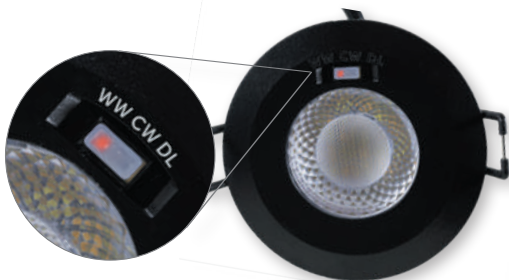

# FirestayLED

CCT 3 way selectable colour switch

## Integrated LED Fixed Downlight

- FireStay Certification: 30, 60 and 90 minute solid joist ceilings  
30 minute I-Joist ceiling systems
- Fixed Downlight IP65
- Fixed Downlight Front CCT switch
- 6 in 1 Fixture, 3 colour temperatures, 2 bezel
- Includes satin & white magnetic bezels
- Part B / C / E compliant
- IC rated
- 7 year Guarantee (Excluding Battery)<sup>3</sup>

IC Rated up to  
350mm insulation

Quick Fix Connector  
Tool Free Termination

Quick Fix Connector  
Screw Fix Termination

Emergency versions must be tested in line with the requirements of BS5266, failure to do so may effect battery life and warranty.

Selectable Colour Temperature

Simply move the switch located under the magnetic bezel to your desired colour temperature

Universal LED Trailing Edge Dimmer Module:

LED Dimmable bulb - Min 5W ~ Max 100W - 10 Downlights maximum