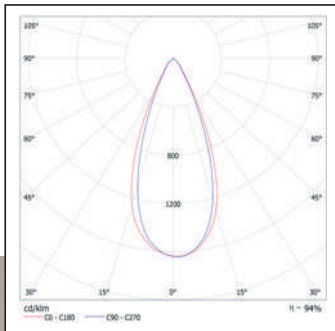

08187 7W

08186/08187/10510

| Code  | Description  | Colour Temperature | lm          | cd  | Beam <sup>0</sup> | Hrs   |
|-------|--|--------------------|-------------|-----|-------------------|-------|
| 08186 | 7W Firestay LED CCT 3 Way Selectable Colour Switch Downlight Dimmable, Plug & Play, 60° Beam Angle. <b>Screw Fix Termination</b> | 3000K/4000K/6000K  | 530/550/600 | 370 | 60°               | 50000 |
| 08187 | 7W Firestay LED CCT 3 Way Selectable Colour Switch Downlight Dimmable, Plug & Play, 40° Beam Angle. <b>Screw Fix Termination</b> | 3000K/4000K/6000K  | 530/550/600 | 530 | 40°               | 50000 |
| 10510 | 7W Firestay LED CCT 3 Way Selectable Colour Switch Downlight Dimmable, Plug & Play, 40° Beam Angle. <b>Tool Free Termination</b> | 3000K/4000K/6000K  | 530/550/600 | 530 | 40°               | 50000 |
| 10560 | Chrome Magnetic Bezel for above  | -                  | -           | -   | -                 | -     |
| 10561 | Brass Magnetic Bezel for above   | -                  | -           | -   | -                 | -     |
| 10562 | Antique Brass Magnetic Bezel for above   | -                  | -           | -   | -                 | -     |
| 10563 | Matt Black Magnetic Bezel for above  | -                  | -           | -   | -                 | -     |
| 08193 | White Spacer Plate for above (100mm cut out)   | -                  | -           | -   | -                 | -     |
| 08194 | Satin Spacer Plate for above (100mm cut out)   | -                  | -           | -   | -                 | -     |