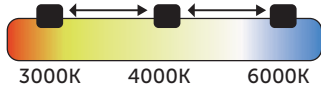

## Integrated LED Fixed Downlight

- FireStay Certification: 30, 60 and 90 minute solid joist ceilings  
30 minute I-Joist ceiling systems
- Fixed Downlight IP65
- Fixed Downlight Front CCT switch
- 6 in 1 Fixture, 3 colour temperatures, 2 bezel
- Includes satin & white magnetic bezels
- Part B / C / E compliant
- IC rated
- 7 year Guarantee (Excluding Battery)<sup>3</sup>

IC Rated up to  
350mm insulation

Quick Fix Connector  
Tool Free Termination

Quick Fix Connector  
Screw Fix Termination

Emergency versions must be tested in line with the requirements of BS5266, failure to do so may effect battery life and warranty.

Selectable Colour Temperature

Simply move the switch located under the magnetic bezel to your desired colour temperature

Universal LED Trailing Edge Dimmer Module:

LED Dimmable bulb - Min 5W ~ Max 100W - 10 Downlights maximum