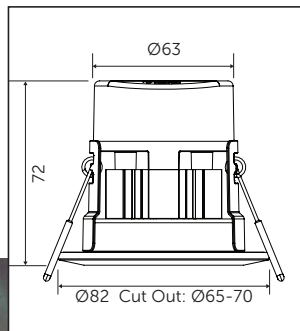

08187 7W

08186/08187/10510

| Code  | Description  | Colour Temperature | lm          | cd  | Beam <sup>0</sup> | Hrs   |
|-------|--|--------------------|-------------|-----|-------------------|-------|
| 08186 | 7W Firestay LED CCT 3 Way Selectable Colour Switch Downlight Dimmable, Plug & Play, 60° Beam Angle. <b>Screw Fix Termination</b> | 3000K/4000K/6000K  | 530/550/600 | 370 | 60°               | 50000 |
| 08187 | 7W Firestay LED CCT 3 Way Selectable Colour Switch Downlight Dimmable, Plug & Play, 40° Beam Angle. <b>Screw Fix Termination</b> | 3000K/4000K/6000K  | 530/550/600 | 530 | 40°               | 50000 |
| 10510 | 7W Firestay LED CCT 3 Way Selectable Colour Switch Downlight Dimmable, Plug & Play, 40° Beam Angle. <b>Tool Free Termination</b> | 3000K/4000K/6000K  | 530/550/600 | 530 | 40°               | 50000 |
| 10560 | Chrome Magnetic Bezel for above  | -                  | -           | -   | -                 | -     |
| 10561 | Brass Magnetic Bezel for above   | -                  | -           | -   | -                 | -     |
| 10562 | Antique Brass Magnetic Bezel for above   | -                  | -           | -   | -                 | -     |
| 10563 | Matt Black Magnetic Bezel for above  | -                  | -           | -   | -                 | -     |
| 08193 | White Spacer Plate for above (100mm cut out)   | -                  | -           | -   | -                 | -     |
| 08194 | Satin Spacer Plate for above (100mm cut out)   | -                  | -           | -   | -                 | -     |