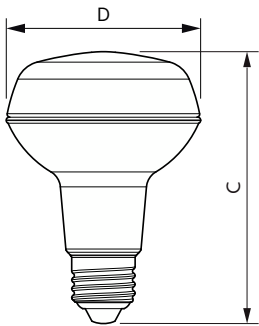

## Dimensional drawing

Product	D	C
CoreProLEDspot ND 4-60W R80 E27 827 36D	80 mm	112 mm