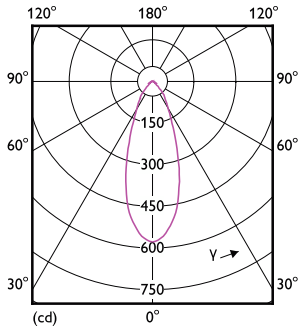

CorePro LEDspot Reflectors

Photometric data

Light Distribution Diagram - CoreProLEDspot ND 4-60W R80 E27 827 36D