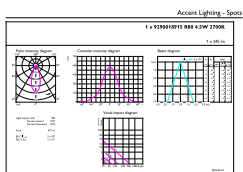

Photometric data

Accent Lighting Spots - CoreProLEDspot ND 4-60W R80 E27 827 36D

Spectral Power Distribution Colour - CoreProLEDspot ND 4-60W R80 E27 827 36D