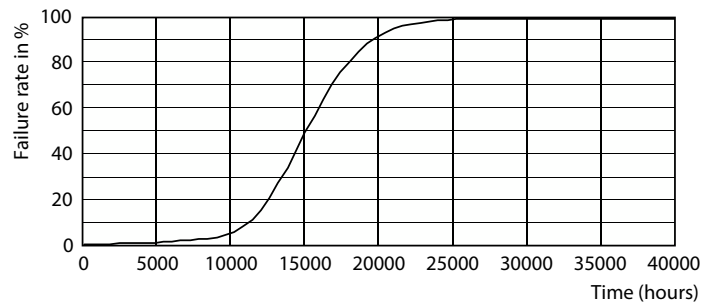

LEDspot CorePro 1.8-30W E14 R39 827 36D ND