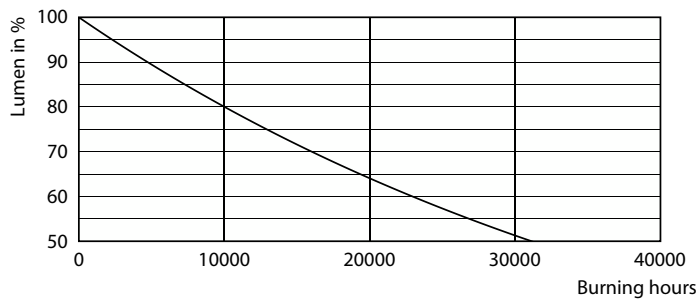

Lifetime

Lumen Maintenance Diagram - CoreProLEDspot ND 4-60W R80 E27 827 36D