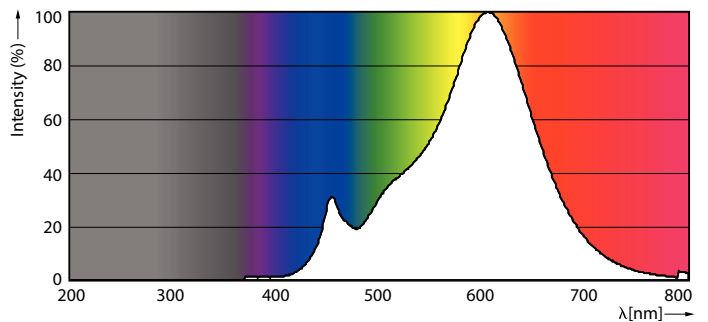

Accent Lighting Spots - CoreProLEDspot ND 4-60W R80 E27 827 36D

Spectral Power Distribution Colour - CoreProLEDspot ND 4-60W R80 E27 827 36D