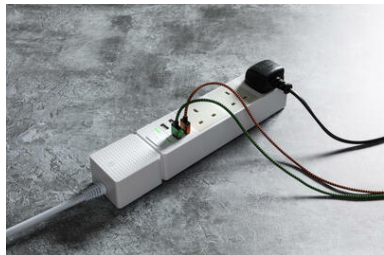

DATASHEET

3GKW

Smart 3G surge protected extension lead with Quad USB Charger

www.mlaccessories.co.uk

MLA PART CODE	3GKW
DESCRIPTION	Smart 3G surge protected extension lead with Quad USB Charger
NET WEIGHT (KG)	0.647
FINISH	White
INSERT COLOUR	Grey
DIMENSIONS (MM)	Length - 296 Width - 60 Projection - 43
CONSTRUCTION	Construction - ABS Construction 2 - & polycarbonate
CLASS	I
IP RATING	IP20
INPUT VOLTAGE	230V 50Hz
LOAD/MAX. LOAD	2300W
BUILT-IN TECHNOLOGY	Surge and Overload Protection
NO. OF USB PORTS	4
NO. OF TYPE-A PORTS	4
USB CHARGING	5V DC 2.4A (shared)
WIRELESS RANGE	>40m dependent on environment
CONNECTIVITY	WiFi
CABLE LENGTH (M)	1.5
CABLE TYPE	H05VV-F 3-core 1.5mm
WARRANTY	2year(s)
ORIGIN OF MANUFACTURE	China
DECLARATION OF CONFORMITY (HELD ON FILE)	Yes
EAN	5056270808094