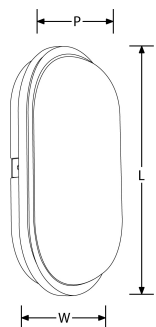

Product Description: Utilite™CS 15W Colour Switchable IP65 Oval Utility Bulkhead

Utilite™CS oval bulkhead has impact resistant polycarbonate housing, providing a tough exterior and making them ideal for all basic industrial, commercial and residential installations. Separate eyelid and grille bezels are available. The range also features colour switchable technology allowing the colour temperature to be set at either 3000K, 4000K or 6500K on site.

Line Drawing

Polar Curve

Colour

Feature & Benefits

- Colour switchable between 3000K, 4000K and 6500K
- Polycarbonate body and diffuser
- IP65 rated
- IK06 rated
- -20° - +40° ambient operating temperature
- 3 Year Warranty

Product Specs:

Input Voltage	220~240V AC	Input Frequency	50/60HZ
Power Factor	0.5	IP Rating	IP65
Lifetime L70 (hrs)	25000hrs	IK Rating	IK06
Lamp Base	None	Width (mm)	115
Length (mm)	215	Weight (Kg)	0.211
Projection (mm)	62	Height (mm)	62
Product Type	Bulkheads	Operating Temp. (Min) °C	-20°C
Operating Temp. (Max) °C	40°C		