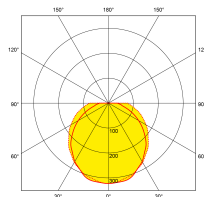

Line Drawing

Polar Curve

Colour

Feature & Benefits

- Colour switchable between 3000K, 4000K and 6500K
- Polycarbonate body and diffuser
- IP65 rated
- IK06 rated
- -20° - +40° ambient operating temperature
- 3 Year Warranty

Product Specs:

Input Voltage	220~240V AC	Input Frequency	50/60HZ
Power Factor	0.5	IP Rating	IP65
Lifetime L70 (hrs)	25000hrs	IK Rating	IK06
Lamp Base	None	Width (mm)	115
Length (mm)	215	Weight (Kg)	0.211
Projection (mm)	62	Height (mm)	62
Product Type	Bulkheads	Operating Temp. (Min) °C	-20°C
Operating Temp. (Max) °C	40°C		