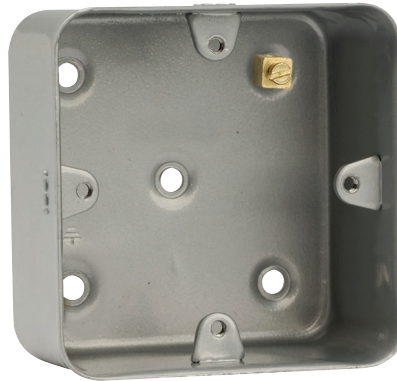

**Product Code:** CL085

**Description:** 1 Gang 40mm Deep Mounting Box

### General Information

<b>Dimensions (mm)</b>	76 (W) x 76 (H) x 40 (D)	
<b>Style</b>	Metal Clad	
<b>Finish</b>	Metal Clad Grey	
<b>Materials</b>	Mounting Box: Electrophoretically Coated Steel	Terminals: Brass
	Terminal Screws: Steel & Yellow Passivated	
<b>Termination Type</b>	Screw	
<b>Back Box Knockouts - Total (mm)</b>	None	
<b>Back Box Earth Terminal Supplied</b>	Yes	
<b>Operational Temperature (°C)</b>	-5 to +40	
<b>Warranty (Years)</b>	10	