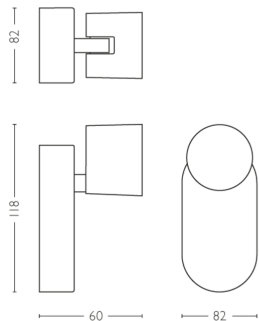

The more you dim, the warmer the light

Change your room ambience to suit whatever you're doing. With Philips WarmGlow LED spots, you can smoothly dim to the right light level – from a bright functional light to an inviting, cosy, warm glow. The more you dim, the warmer the light.

Lighting for your convenience and peace of mind

- ClickFix easy mounting
- Get high-quality LED light, while saving energy
- Lamp lifetime for up to 30 years of use
- Instant brightness when switched on
- High light output – 500 lumen
- Designed for the comfort of your eyes
- Integrated LED light
- 5-year warranty for peace of mind

Versatile lighting for every moment of your day

- Change the ambience with a twist of your dimmer

Superior design for an optimal light effect

- Long-lasting, high-quality materials
- Adjustable spot head for maximum flexibility
- The perfect light beam for accent lighting